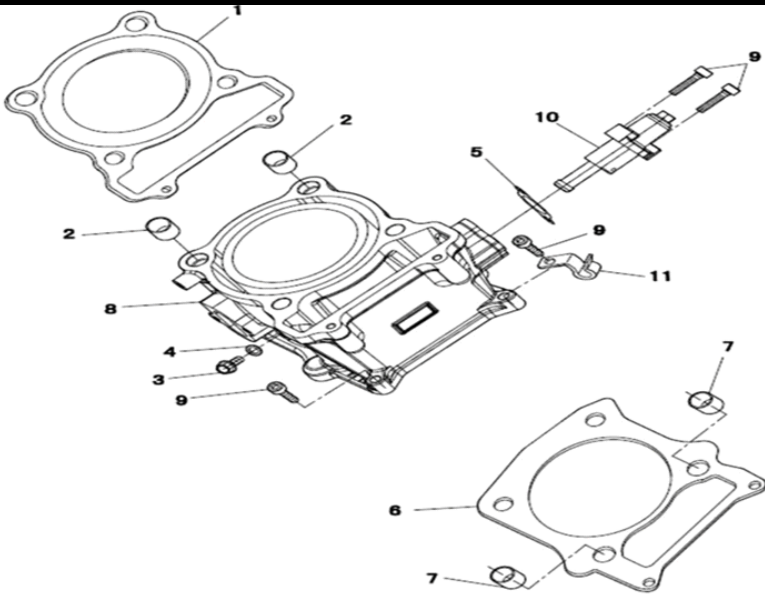

2024 BAD BOY 550 ENGINE

THROTTLE BODY

ENGINE

No	Part Number	Description	QTY
1	P004C001241A0000	Intake-Tube Assy	1
2	PJ00000906001200	Washer 8x16x1.5	2
3	BGB70M850	Hexagon Socket Head Cap Screws M8x50	2
4	PJ00000907300800	Hose Clamp Assy 50~70	2
5	P007C00124010000	Intake-Tube Joint	1
6	P004E00164000101	Throttle Body Assy (D46-U)	1
7	P010000391500000	Temperature / Pressure Sensor	1
8	P010000167010000	Press Plate, Temp	1
9	BGB90744M48	Phillups Screw, Spring Lock Washer M4x8	1
10	BGB70M612	Hexagon Socket Head Cap Screw M6x12	2
11	P007000164300004	Fixed Seat III, Fuel Injector	1
12	P004C00165300000	Fuel Injector (28160355)	1
13	P007000164310000	Fuel Injector Clamp	1
14	PJ00000912015100	O-Ring 44x2	1
16	P010000393000000	Idle Air Control Valve (IAC Motor)	1
17	P010000391400000	Throttle Position Sensor	1

2024 BAD BOY 550 ENGINE

CYLINDER

ENGINE

No	Part Number	Description	QTY
1	P0150001207A0000	Gasket, Cylinder Head	1
2	PJ00000908020400	Pin, Dowel 12x16	2
3	BGB5787M612	Hexagon Flange Bolts M6x12	1
4	PJ00000906010100	Aluminum Washer 6x12x1.5	1
5	P002000145080000	Gasket, Tensioner	1
6	P015000120090000	Gasket, Cylinder Base	1
7	PJ00000908020600	Pin, Dowel 14x16	2
8	P0150001211A0000	Cylinder Body Assy	1
9	BGB70M625	Hexagon Socket Head Cap Screws M6x25	4
10	P002000145300000	Tensioner Assy	1
11	P004000110070000	Pipe Clamp II	1

CAM, CHAIN, & TENSIONER

ENGINE

No	Part Number	Description	QTY
1	P015000141000001	Camshaft Assy	1
2	P0040001451B0000	Timing Chain Tensioner Guide	1
3	BGB907414M616	Hexagon Head Bolt & Plain Washer Assemblies M6x16	2
4	P004000143020000	Timing Chain M7-6.35-124	1
5	P0150001452B0000	Timing Chain Guide	1
6	BGB2766004Z	Bearing 6004Z	1
7	P0150001411A0000	Camshaft	1
8	P0150001431A0000	Camshaft Sprocket Assy	1