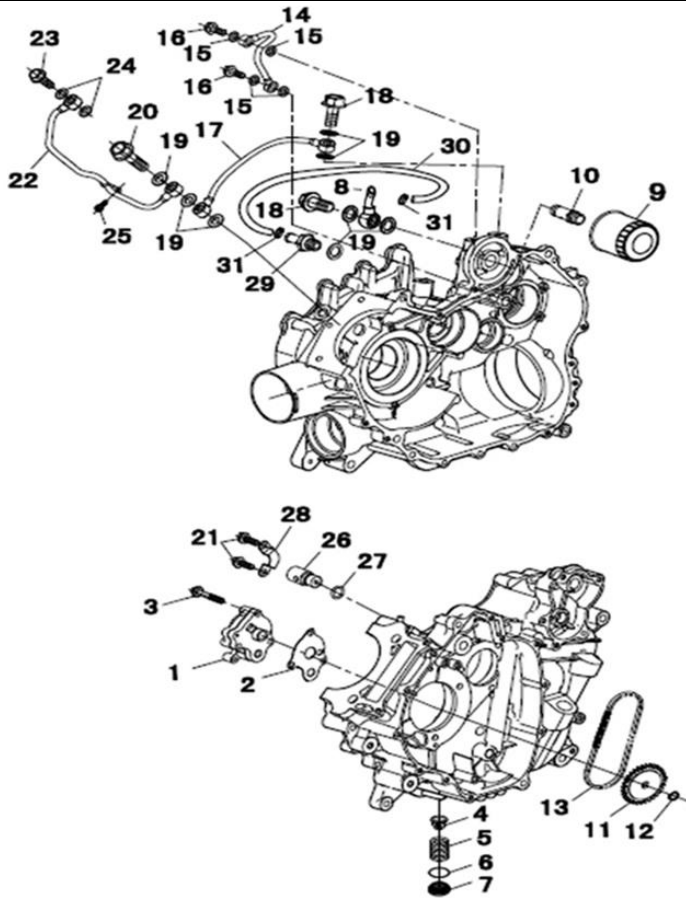

2024 BAD BOY 550 ENGINE

OIL PUMP ASSEMBLY

ENGINE

No	Part Number	Description	QTY
1	P004000151100100	Oil Pump Assy	1
2	P004000151010100	Gasket, Oil Pump	1
3	BGB5787M640	Hexagon Flange Bolts M6x40	3
4	P002000152030000	Oil Filter Strainer	1
5	P002000152040000	Filter Spring	1
6	PJ00000912014700	O-Ring 36x3.5	1
7	P002000111070000	Blind Nut, Oil Drainage	1
8	P0040001535A0000	Curved Oil Tube Welding	1
9	P003000152000000	Oil Filter	1
10	P003000152010000	Filter Adapter	1
11	P004000151160000	Oil Pump Driven Sprocket	1
12	BGB894111	Circlip For Shaft 11	1
13	P004000150030000	Chain, Oil Pump	1
14	P0040001532A0000	Oil Tube Welding Assy A	1
15	PJ00000906010300	Aluminum Washer 8x15x2	4
16	P004000153010000	Bolts For Oil Tube M8x25	2
17	P0040001533A0000	Oil Tube Welding Assy B	1
18	P004000153030000	Bolts For Oil Tube M14x1.5x28	2
19	PJ00000906010700	Aluminum Washer 14x20x1.5	8
20	P004000153040000	Bolts For Oil Tube M14x1.5x50	1
21	BGB5787M614	Hexagon Flange Bolts M6x14	2
22	P0040001534A0000	Oil Tube Welding Assy C	1
23	P004000153020000	Bolts For Oil Tube M10x1.25x30	1
24	PJ00000906010400	Aluminum Washer 10x16x1.2	2
25	BGB5787M612	Hexagon Flange Bolts M6x12	1
26	P0040001536A0000	Pressure Regulating Valve Assy, Engine Oil	1
27	PJ00000912010800	O-Ring 10x2.45	1
28	P004000153650000	Press Plate, Pressure Regulating Valve	1
29	P003000111050000	Oil Pipe Joint	1
30	P003G00153071830	Rubber Oil Pipe 1830	1
31	PJ00000907300000	Hose Clamp Assy 12~20	2