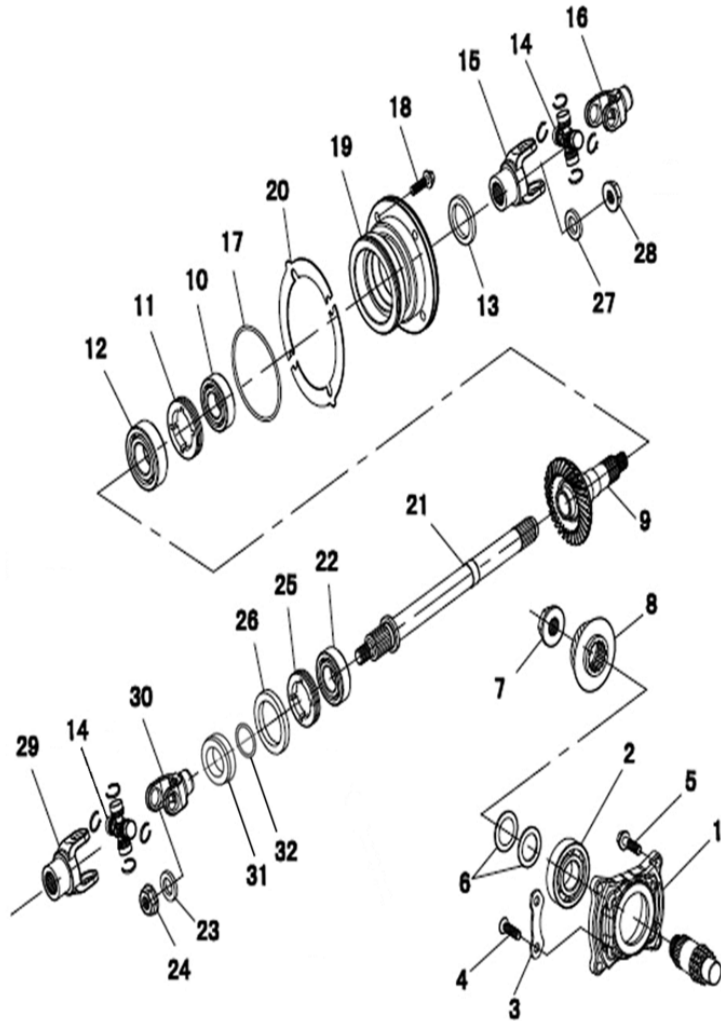

2024 BAD BOY 550 ENGINE

DRIVE GEAR ASSEMBLY

ENGINE

No	Part Number	Description	QTY
1	P004000112110000	X Shaft Bearing Block	1
2	BGB2766305	Bearing 6305	1
3	P003000931160000	Press Plate, X Shaft Bearing Block	2
4	BGB8192M825	Cross Recessed Countersunk Head Screw M8x25	4
5	BGB5787M830	Hexagon Flange Bolts M8x30	4
6	PJ00000906002500	Washer 26x38x0.4	2
7	PJ00000904021400	Hexagon Flange Nut M22x1	1
8	P004000224010100	Driving Bevel Gear	1
9	P004000224020000	Driven Bevel Gear	1
10	BGB2766322	Bearing 63/22	1
11	P004000111120000	External Thread Nut M60x1.5	1
12	BGB2766207	Bearing 6207	1
13	PJ00000911011600	Oil Seal 30x46x8	1
14	P010E002241B0022	U-Joint Assy (22)	2
14	P016R00224110022	U-Joint Assy (22)	1
16	P016F00224120022	Yoke B (20)	1
17	PJ00000912017300	O-Ring 88x2.8	1
18	BGB907414M830	Hexagon Head Bolt & Plain Washer Assy M8x30	4
19	P004000111110000	Y Shaft Bearing Block	1
20	P004000111140100	Spacer 0.1, Bevel Gear	2
20	P004000111140300	Spacer 0.3, Bevel Gear	2
20	P004000111140500	Spacer 0.5, Bevel Gear	2
20	P004000111140600	Spacer 0.6, Bevel Gear	2
21	P004000224040100	Y Shaft	1
22	BGB2766205	Bearing 6205	1
23	PJ00000906001400	Washer 14.5x32x5	1
24	BGB61872M14	Self-Locking Nut M14x1.5	1
25	P003000111130000	External Thread Nut M55	1
26	PJ00000911012300	Oil Seal 44x60x7	1
27	PJ00000906003200	Washer 16.5x28x4	1
28	BGB61872M16	Self-Locking Nut M16x1.5	1
29	P016F00224120022	Yoke B (20)	1
30	P033F00224110022	Yoke A (20)	1
31	P033000224330000	Y shaft Bushing 25 x 44 x 15	1
32	PJ00000912013300	O-Ring 25x2.4	1