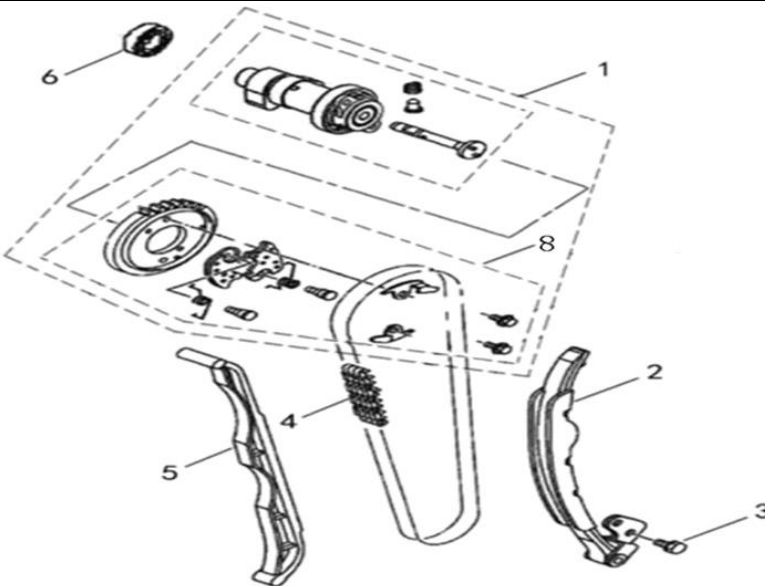

2024 BAD BOY 550 ENGINE

CYLINDER

ENGINE

No	Part Number	Description	QTY
1	P0150001207A0000	Gasket, Cylinder Head	1
2	PJ00000908020400	Pin, Dowel 12x16	2
3	BGB5787M612	Hexagon Flange Bolts M6x12	1
4	PJ00000906010100	Aluminum Washer 6x12x1.5	1
5	P002000145080000	Gasket, Tensioner	1
6	P015000120090000	Gasket, Cylinder Base	1
7	PJ00000908020600	Pin, Dowel 14x16	2
8	P0150001211A0000	Cylinder Body Assy	1
9	BGB70M625	Hexagon Socket Head Cap Screws M6x25	4
10	P002000145300000	Tensioner Assy	1
11	P004000110070000	Pipe Clamp II	1

CAM, CHAIN, & TENSIONER

ENGINE

No	Part Number	Description	QTY
1	P015000141000001	Camshaft Assy	1
2	P0040001451B0000	Timing Chain Tensioner Guide	1
3	BGB907414M616	Hexagon Head Bolt & Plain Washer Assemblies M6x16	2
4	P004000143020000	Timing Chain M7-6.35-124	1
5	P0150001452B0000	Timing Chain Guide	1
6	BGB2766004Z	Bearing 6004Z	1
7	P0150001411A0000	Camshaft	1
8	P0150001431A0000	Camshaft Sprocket Assy	1