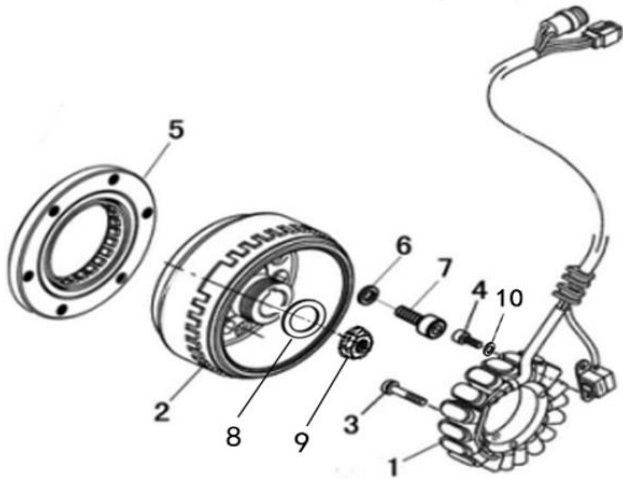

CAM, CHAIN, & TENSIONER

ENGINE

No	Part Number	Description	QTY
1	P015000141000001	Camshaft Assy	1
2	P0040001451B0000	Timing Chain Tensioner Guide	1
3	BGB907414M616	Hexagon Head Bolt & Plain Washer Assemblies M6x16	2
4	P004000143020000	Timing Chain M7-6.35-124	1
5	P0150001452B0000	Timing Chain Guide	1
6	BGB2766004Z	Bearing 6004Z	1
7	P0150001411A0000	Camshaft	1
8	P0150001431A0000	Camshaft Sprocket Assy	1

2024 BAD BOY 550 ENGINE

FAN ASSEMBLY

ENGINE

No	Part Number	Description	QTY
1	BGB5787M620	Hexagon Flange Bolts M6x20	10
2	P004000191030000	Baseplate	1
3	PJ00000906002900	Washer 6x11x1.5	2
4	PJ00000912016600	O-Ring 64.4x3.1	1
5	P004000191040000	Fan Strongback	1
6	P004000244100200	Starting Driven Gear Assy	1
7	P004000191020000	Impeller	1
8	P004000191010000	Fan Cowl	1

STARTER

ENGINE

No	Part Number	Description	QTY
1	P033000245030000	Starter Idler Gear	1
2	P004000245040000	Idler Gear Shaft	1
3	P121618937000000	Needle Bearing KBK121618	1
4	P0350002440A0000	Starter Disk Gear Assy	1
5	PJ00000906001101	Washer 27x39x1	1
6	BGB5787M630	Hexagon Flange Bolts M6x30	2
7	P004000312000000	Starter Motor Assy	1

2024 BAD BOY 550 ENGINE

STATOR

ENGINE

No	Part Number	Description	QTY
1	P007G00311200200	Generator Stator Assy	1
2	P004000311100300	Generator Rotor Assy	1
3	BGB907414M630	Hexagon Head Bolt And Plain Washer Assy M6x30	3
4	BGB70M512	Hexagon Socket Head Cap Screws M5x12	2
5	P004000243100000	One Way Bearing Starter	1
6	BGB938	Spring Washer 8	6
7	BGB70M816	Hexagon Socket Head Cap Screws M8x16	6
8	P004000244110000	Washer 22x35x2	1
9	PJ00000904021401	Nut M22x1	1
10	BGB935	Spring Washer 5	2