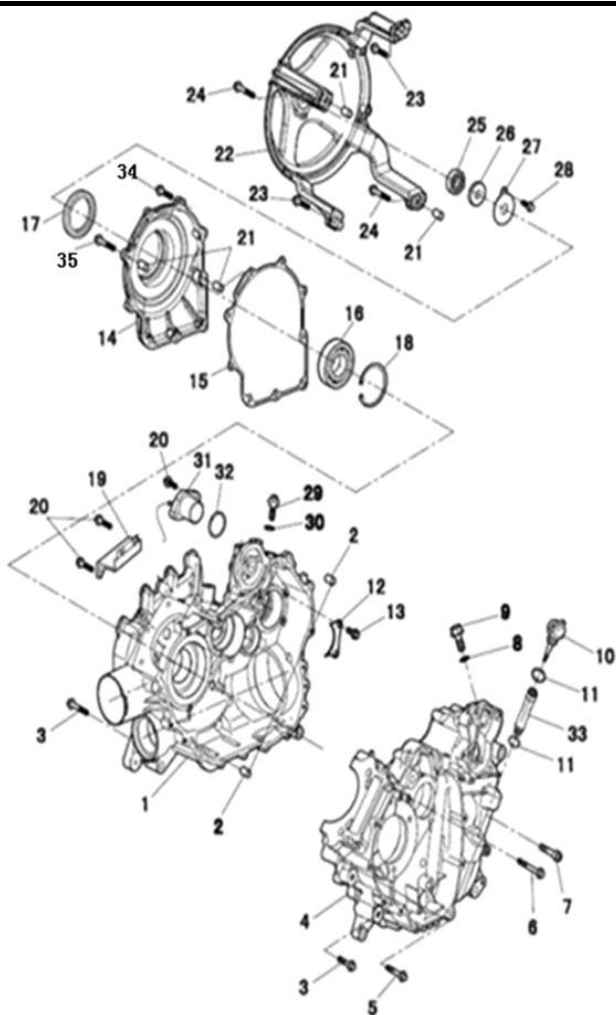

2024 BAD BOY 550 ENGINE

CRANKCASE

ENGINE

No	Part Number	Description	QTY
1	P0150001110A0003	Crankcase Right Side	1
2	PJ00000908020500	Pin, Dowel 9x12x16	2
3	BGB5787M630	Hexagon Flange Bolts M6x30	12
4	P0150001120A0001	Left Crankcase Assy	1
5	BGB5787M640	Hexagon Flange Bolts M6x40	2
6	BGB5787M685	Hexagon Flange Bolts M6x85	1
7	BGB70M840	Hexagon Socket Head Cap Screws M8x40	3
8	PJ00000906010900	Aluminum Washer 14x22x1.5	1
9	PJ00000904050400	Hexagon Flange Screw Plug M14x1.5x16	1
10	P007000156500100	Oil Dipstck	1
11	PJ00000912012400	O-Ring 18x3.5	1
12	P004000110130000	Press Plate, Main Shaft Bearing	1
13	BGB5787M616	Hexagon Flange Bolts M6x16	2
14	P004000113210100	Bearing Chock	1
15	P004000113220100	Gasket	1
16	BGB27616010	Bearing 16010	1
17	PJ00000911012200	Oil Seal 35x65x9	1
18	BGB89380	Circlip For Hole 80	1
19	P004000171660100	Bracket, CVT Vent-Pipe	1
20	BGB907414M616	Hexagon Head Bolt And Plain Washer Assy M6x16	2
21	PJ00000908020300	Pin, Dowel 10x16	4
22	P004000113310000	Shield Bracket, Clutch	1
23	BGB5789M632	Hexagon Flange Bolts M6x32	2
24	BGB5789M640	Hexagon Flange Bolts M6x40	2
25	BGB27662012Z	Bearing 62012Z	1
26	PJ00000911011200	Oil Seal 12x32x6	1
27	P004000110320000	Press Plate, Bracket Oil Seal	1
28	BGB5787M616	Hexagon Flange Bolts M6x16	1
29	BGB5787M1012516	Hexagon Flange Bolts M10x1.25x16	1
30	PJ00000906010400	Aluminum Washer 10x16x1.2	1
31	P012000365500000	Sensor, Gear Shift Indicator	1
32	PJ00000912013800	O-Ring 29.6x2.4	1
33	P309001006300000	Guiding Tube, Oil Level	1
34	BGB5787M635	Bolts Hexagon Flange M6x35	7
35	BGB5787M645	Bolts Hexagon Flange M6x45	2