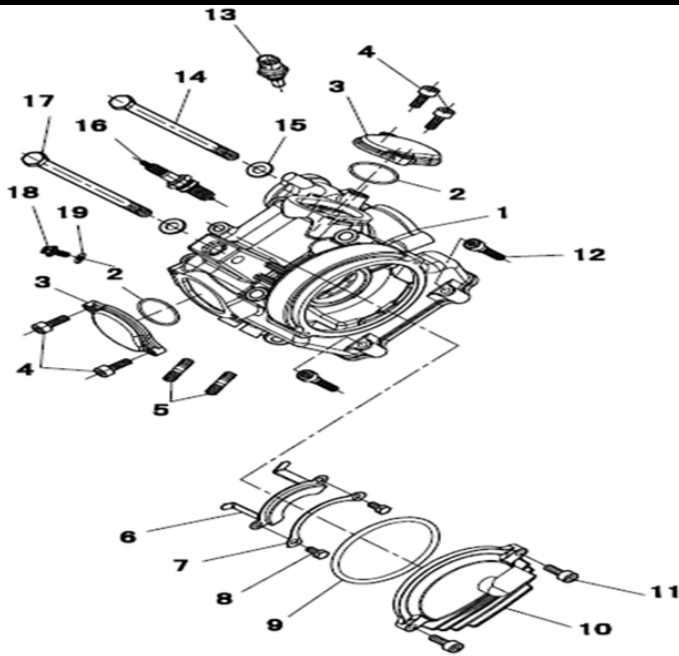

2024 BAD BOY 550 ENGINE

CYLINDER HEAD ASSEMBLY

ENGINE

No	Part Number	Description	QTY
1	P015000122000100	Complete Cylinder Head Assembly	1

CYLINDER HEAD COMPONENTS

ENGINE

No	Part Number	Description	QTY
1	P0150001220A0000	Bare Cylinder Head	1
2	PJ00000912016100	O-Ring 58x2.4	2
3	P002000123010000	Cover, Intake Valve	2
4	BGB70M620	Hexagon Socket Head Cap Screws M6x20	4
5	BGB901M845B	Stud M8x45	2
6	P004000122020000	Press Plate, Cam Shaft	1
7	P004000122030000	Bolts Limiting Plate	1
8	BGB5783M616	Hexagon Head Bolts M6x16	2
9	PJ00000912017700	O-Ring 107x2.4	1
10	P004000123210000	Cover, Cylinder Head Left	1
11	BGB5787M625	Hexagon Flange Bolts M6x25	2
12	BGB70M840	Hexagon Socket Head Cap Screws M8x40	2
13	P010000391300010	Water Temperature Sensor	1
14	P015000110180000	Cylinder Bolts M10x1.25x261	2
15	PJ00000906020400	Copper Washer 10x18x2	4
16	P002000333000000	Spark Plug NGK DR8EA	1
17	P015000110120000	Cylinder Bolts M10x1.25x230	2
18	BGB5787M612	Hexagon Flange Bolts M6x12	1
19	PJ00000906010100	Aluminum Washer 6x12x1.5	1

2024 BAD BOY 550 ENGINE

THROTTLE BODY

ENGINE

No	Part Number	Description	QTY
1	P004C001241A0000	Intake-Tube Assy	1
2	PJ00000906001200	Washer 8x16x1.5	2
3	BGB70M850	Hexagon Socket Head Cap Screws M8x50	2
4	PJ00000907300800	Hose Clamp Assy 50~70	2
5	P007C00124010000	Intake-Tube Joint	1
6	P004E00164000101	Throttle Body Assy (D46-U)	1
7	P010000391500000	Temperature / Pressure Sensor	1
8	P010000167010000	Press Plate, Temp	1
9	BGB90744M48	Phillups Screw, Spring Lock Washer M4x8	1
10	BGB70M612	Hexagon Socket Head Cap Screw M6x12	2
11	P007000164300004	Fixed Seat III, Fuel Injector	1
12	P004C00165300000	Fuel Injector (28160355)	1
13	P007000164310000	Fuel Injector Clamp	1
14	PJ00000912015100	O-Ring 44x2	1
16	P010000393000000	Idle Air Control Valve (IAC Motor)	1
17	P010000391400000	Throttle Position Sensor	1