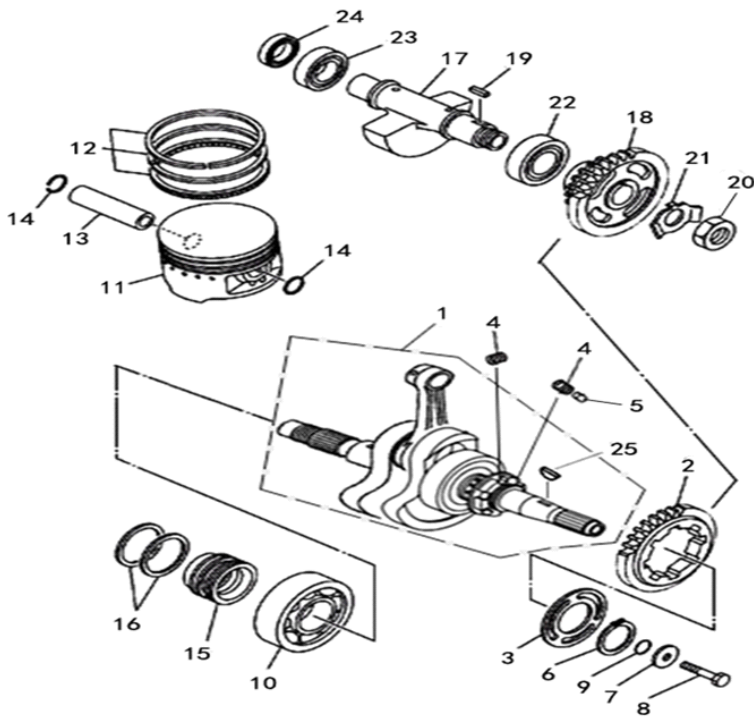

CAM, CHAIN, & TENSIONER

ENGINE

No	Part Number	Description	QTY
1	P015000141000001	Camshaft Assy	1
2	P0040001451B0000	Timing Chain Tensioner Guide	1
3	BGB907414M616	Hexagon Head Bolt & Plain Washer Assemblies M6x16	2
4	P004000143020000	Timing Chain M7-6.35-124	1
5	P0150001452B0000	Timing Chain Guide	1
6	BGB2766004Z	Bearing 6004Z	1
7	P0150001411A0000	Camshaft	1
8	P0150001431A0000	Camshaft Sprocket Assy	1

2024 BAD BOY 550 ENGINE

CRANKSHAFT & PISTON ASSEMBLY

ENGINE

No	Part Number	Description	QTY
1	P015000132000100	Crankshaft Assy	1
2	P004000133220000	Driving Gear, Balance Shaft	1
3	P004000133230000	Locating Plate, Balance Gear Outer	1
4	P004000133250000	Buffer Spring, Balance Gear	8
5	P004000133260000	Spacer Pin, Balance Gear	4
6	BGB894135	Circlip for Shaft 35	1
7	PJ00000906000700	Washer 10x32x5	1
8	BGB5787M1012540129	Hexagon Flange Face Bolt M10x1.25x40	1
9	PJ00000912012000	O-Ring 16x3	1
10	BGB2766307	Bearing 6307	1
11	P015000131010000	Piston	1
12	P0100001311A0000	Piston Ring Set	1
13	P010000131020000	Piston Pin	1
14	P010000131070000	Circlip, Piston Pin	2
15	P004000110230000	Bushing, Sealing Ring	1
16	P003000110240000	Sealing Ring	2
17	P0150001331A0000	Balance Shaft Assy	1
18	P0040001332A0000	Balance Driven Gear Assy	1
19	BGB1096B5124	Key B5x12	1
20	PJ00000904021000	Hexagon Nut M18x1	1
21	PJ00000906030400	Tab Washer A	1
22	BGB2766305	Bearing 6305	1
23	BGB2766304	Bearing 6304	1
24	PJ00000911012100	Oil Seal 20x30x7	1
25	P004000130010000	Semi-Circle Key	1