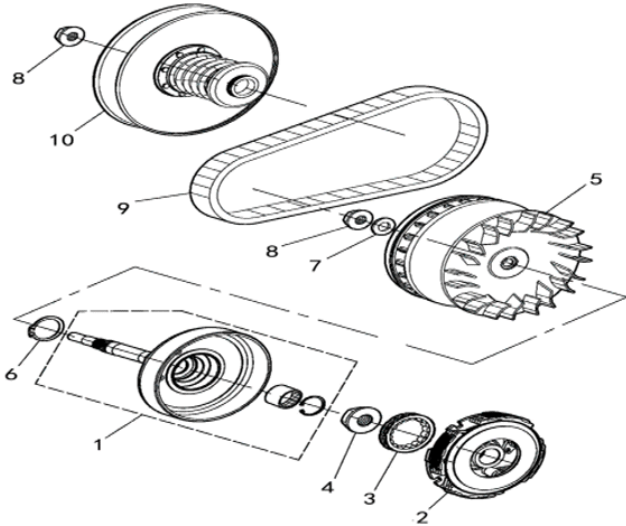

2024 BAD BOY 550 ENGINE

CLUTCH ASSEMBLY

ENGINE

No	Part Number	Description	QTY
1	P0040002114A0150	Hub Assy, Clutch	1
2	P0040002111A0150	Friction Shoes Assy ,Clutch	1
3	P0040002113A0000	Clutch One Way Bearing Assy	1
4	PJ00000904021401	Hexagon Flange Nut M22x1	1
5	P0040002116A0100	Primary Disc Assy	1
6	BGB894152	Circlip For Shaft 52	1
7	PJ00000906001700	Washer 19.2x35x3.2	1
8	PJ00000904020700	Hexagon Flange Nut M16x1	2
9	B00UA422	CVT Belt	1
10	P004000212000000	Secondary Sheave Assy	1