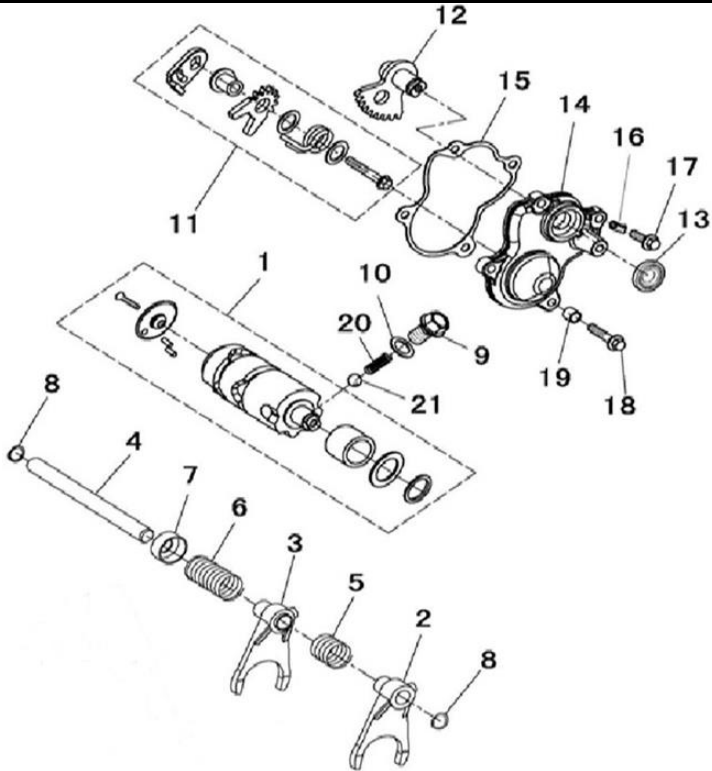

CAM, CHAIN, & TENSIONER

ENGINE

No	Part Number	Description	QTY
1	P015000141000001	Camshaft Assy	1
2	P0040001451B0000	Timing Chain Tensioner Guide	1
3	BGB907414M616	Hexagon Head Bolt & Plain Washer Assemblies M6x16	2
4	P004000143020000	Timing Chain M7-6.35-124	1
5	P0150001452B0000	Timing Chain Guide	1
6	BGB2766004Z	Bearing 6004Z	1
7	P0150001411A0000	Camshaft	1
8	P0150001431A0000	Camshaft Sprocket Assy	1

2024 BAD BOY 550 ENGINE

CLUTCH ASSEMBLY

ENGINE

No	Part Number	Description	QTY
1	P0040002114A0150	Hub Assy, Clutch	1
2	P0040002111A0150	Friction Shoes Assy ,Clutch	1
3	P0040002113A0000	Clutch One Way Bearing Assy	1
4	PJ00000904021401	Hexagon Flange Nut M22x1	1
5	P0040002116A0100	Primary Disc Assy	1
6	BGB894152	Circlip For Shaft 52	1
7	PJ00000906001700	Washer 19.2x35x3.2	1
8	PJ00000904020700	Hexagon Flange Nut M16x1	2
9	B00UA422	CVT Belt	1
10	P004000212000000	Secondary Sheave Assy	1

SHIFT ASSEMBLY

ENGINE

No	Part Number	Description	QTY
1	P004D00232000000	Shift Drum	1
2	P004000231010000	Shift Fork I	1
3	P004000231020000	Shift Fork II	1
4	P004000231310000	Shaft Fork	1
5	P004000231070000	Spring, R Gear	1
6	P004000231050000	Spring, HL Gear	1
7	P004000231060000	Seat Spring	1
8	BGB894112	Circlip for shaft 12	1
9	P003000233150000	Bolt Special M14x1.5x21	1
10	PJ00000906020700	Copper Washer 14x21x1	1
11	P0040002321A0000	Shoe Chain Tensioner Assy	1
12	P0120002332A0000	Rail Shift Shaft Assy	1
13	PJ00000911011000	Oil Seal 15x25x5	1
14	P004000114210000	Cover, Shift Shaft	1
15	P004000114220000	Gasket, Shift Shaft Cover	1
16	P004000110090000	Clamp II	3
17	BGB5787M620	Bolts Hexagon Flange M6x20	1
18	BGB5787M630	Bolts Hexagon Flange M6x30	1
19	PJ00000908020100	Pin Dowel 8x12	1
20	P002000233020000	Spring 24x1	1
21	BGB30895	Ball Steel 9.5	1