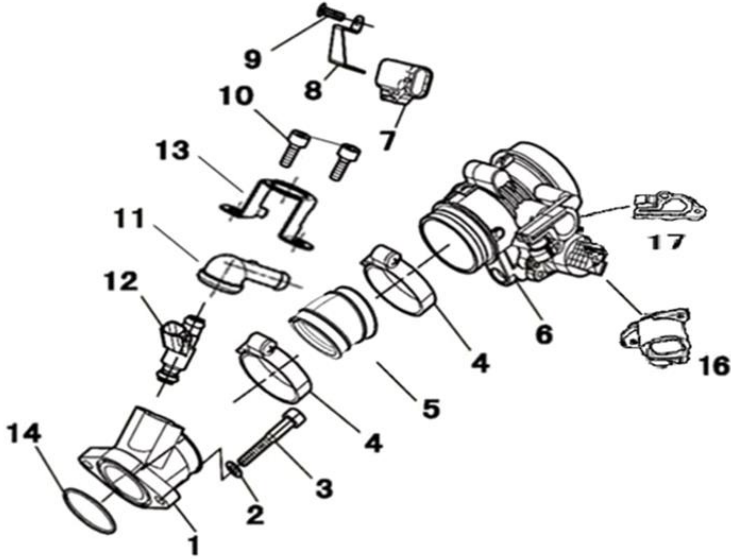

2024 BAD BOY 550 ENGINE

CYLINDER HEAD ASSEMBLY

ENGINE

No	Part Number	Description	QTY
1	P015000122000100	Complete Cylinder Head Assembly	1

CYLINDER HEAD COMPONENTS

ENGINE

No	Part Number	Description	QTY
1	P0150001220A0000	Bare Cylinder Head	1
2	PJ00000912016100	O-Ring 58x2.4	2
3	P002000123010000	Cover, Intake Valve	2
4	BGB70M620	Hexagon Socket Head Cap Screws M6x20	4
5	BGB901M845B	Stud M8x45	2
6	P004000122020000	Press Plate, Cam Shaft	1
7	P004000122030000	Bolts Limiting Plate	1
8	BGB5783M616	Hexagon Head Bolts M6x16	2
9	PJ00000912017700	O-Ring 107x2.4	1
10	P004000123210000	Cover, Cylinder Head Left	1
11	BGB5787M625	Hexagon Flange Bolts M6x25	2
12	BGB70M840	Hexagon Socket Head Cap Screws M8x40	2
13	P010000391300010	Water Temperature Sensor	1
14	P015000110180000	Cylinder Bolts M10x1.25x261	2
15	PJ00000906020400	Copper Washer 10x18x2	4
16	P002000333000000	Spark Plug NGK DR8EA	1
17	P015000110120000	Cylinder Bolts M10x1.25x230	2
18	BGB5787M612	Hexagon Flange Bolts M6x12	1
19	PJ00000906010100	Aluminum Washer 6x12x1.5	1

2024 BAD BOY 550 ENGINE

THROTTLE BODY

ENGINE

No	Part Number	Description	QTY
1	P004C001241A0000	Intake-Tube Assy	1
2	PJ00000906001200	Washer 8x16x1.5	2
3	BGB70M850	Hexagon Socket Head Cap Screws M8x50	2
4	PJ00000907300800	Hose Clamp Assy 50~70	2
5	P007C00124010000	Intake-Tube Joint	1
6	P004E00164000101	Throttle Body Assy (D46-U)	1
7	P010000391500000	Temperature / Pressure Sensor	1
8	P010000167010000	Press Plate, Temp	1
9	BGB90744M48	Phillups Screw, Spring Lock Washer M4x8	1
10	BGB70M612	Hexagon Socket Head Cap Screw M6x12	2
11	P007000164300004	Fixed Seat III, Fuel Injector	1
12	P004C00165300000	Fuel Injector (28160355)	1
13	P007000164310000	Fuel Injector Clamp	1
14	PJ00000912015100	O-Ring 44x2	1
16	P010000393000000	Idle Air Control Valve (IAC Motor)	1
17	P010000391400000	Throttle Position Sensor	1