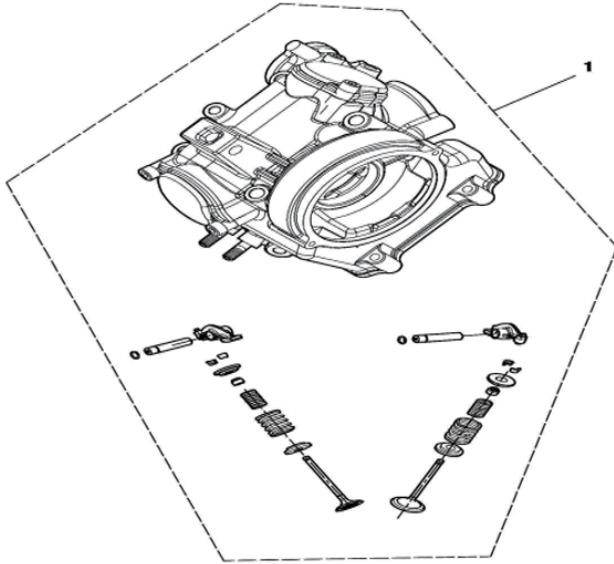

2024 BAD BOY 550 ENGINE

CYLINDER HEAD ASSEMBLY

ENGINE

No	Part Number	Description	QTY
1	P015000122000100	Complete Cylinder Head Assembly	1

CYLINDER HEAD COMPONENTS

ENGINE

No	Part Number	Description	QTY
1	P0150001220A0000	Bare Cylinder Head	1
2	PJ00000912016100	O-Ring 58x2.4	2
3	P002000123010000	Cover, Intake Valve	2
4	BGB70M620	Hexagon Socket Head Cap Screws M6x20	4
5	BGB901M845B	Stud M8x45	2
6	P004000122020000	Press Plate, Cam Shaft	1
7	P004000122030000	Bolts Limiting Plate	1
8	BGB5783M616	Hexagon Head Bolts M6x16	2
9	PJ00000912017700	O-Ring 107x2.4	1
10	P004000123210000	Cover, Cylinder Head Left	1
11	BGB5787M625	Hexagon Flange Bolts M6x25	2
12	BGB70M840	Hexagon Socket Head Cap Screws M8x40	2
13	P010000391300010	Water Temperature Sensor	1
14	P015000110180000	Cylinder Bolts M10x1.25x261	2
15	PJ00000906020400	Copper Washer 10x18x2	4
16	P002000333000000	Spark Plug NGK DR8EA	1
17	P015000110120000	Cylinder Bolts M10x1.25x230	2
18	BGB5787M612	Hexagon Flange Bolts M6x12	1
19	PJ00000906010100	Aluminum Washer 6x12x1.5	1

2024 BAD BOY 550 ENGINE

THROTTLE BODY

ENGINE

No	Part Number	Description	QTY
1	P004C001241A0000	Intake-Tube Assy	1
2	PJ00000906001200	Washer 8x16x1.5	2
3	BGB70M850	Hexagon Socket Head Cap Screws M8x50	2
4	PJ00000907300800	Hose Clamp Assy 50~70	2
5	P007C00124010000	Intake-Tube Joint	1
6	P004E00164000101	Throttle Body Assy (D46-U)	1
7	P010000391500000	Temperature / Pressure Sensor	1
8	P010000167010000	Press Plate, Temp	1
9	BGB90744M48	Phillups Screw, Spring Lock Washer M4x8	1
10	BGB70M612	Hexagon Socket Head Cap Screw M6x12	2
11	P007000164300004	Fixed Seat III, Fuel Injector	1
12	P004C00165300000	Fuel Injector (28160355)	1
13	P007000164310000	Fuel Injector Clamp	1
14	PJ00000912015100	O-Ring 44x2	1
16	P010000393000000	Idle Air Control Valve (IAC Motor)	1
17	P010000391400000	Throttle Position Sensor	1