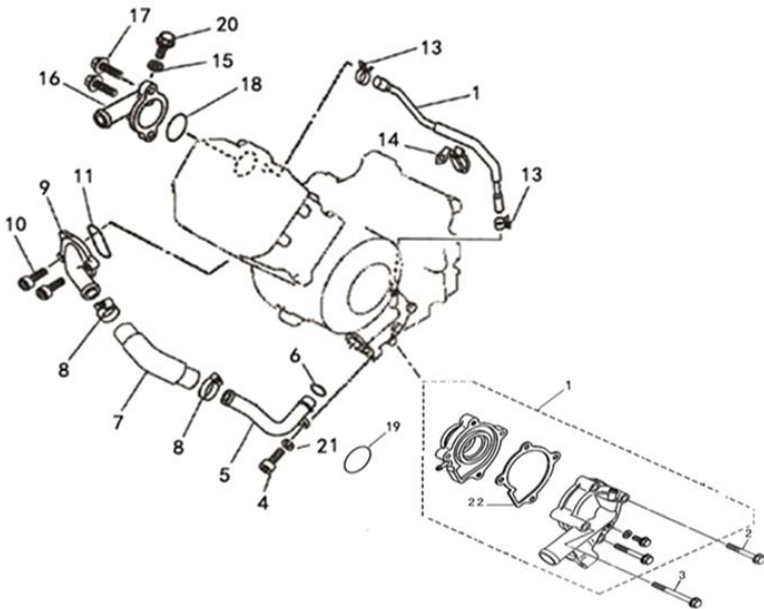

CAM, CHAIN, & TENSIONER

ENGINE

No	Part Number	Description	QTY
1	P015000141000001	Camshaft Assy	1
2	P0040001451B0000	Timing Chain Tensioner Guide	1
3	BGB907414M616	Hexagon Head Bolt & Plain Washer Assemblies M6x16	2
4	P004000143020000	Timing Chain M7-6.35-124	1
5	P0150001452B0000	Timing Chain Guide	1
6	BGB2766004Z	Bearing 6004Z	1
7	P0150001411A0000	Camshaft	1
8	P0150001431A0000	Camshaft Sprocket Assy	1

2024 BAD BOY 550 ENGINE

STATOR

ENGINE

No	Part Number	Description	QTY
1	P007G00311200200	Generator Stator Assy	1
2	P004000311100300	Generator Rotor Assy	1
3	BGB907414M630	Hexagon Head Bolt And Plain Washer Assy M6x30	3
4	BGB70M512	Hexagon Socket Head Cap Screws M5x12	2
5	P004000243100000	One Way Bearing Starter	1
6	BGB938	Spring Washer 8	6
7	BGB70M816	Hexagon Socket Head Cap Screws M8x16	6
8	P004000244110000	Washer 22x35x2	1
9	PJ00000904021401	Nut M22x1	1
10	BGB935	Spring Washer 5	2

WATER PUMP ASSEMBLY

ENGINE

No	Part Number	Description	QTY
1	P004000197000100	Water Pump Assy	1
2	BGB5787M645	Hexagon Flange Bolts M6x45	1
3	BGB5787M665	Hexagon Flange Bolts M6x65	1
4	BGB5787M616	Hexagon Flange Bolts M6x16	1
5	P004000190070100	Water Pipe II	1
6	PJ00000912013000	O-Ring 20.7x2.6	1
7	P004000190080010	Hose, Cylinder Water In	1
8	PJ00000907300300	Hose Clamp Assy 20~32	2
9	P004000190050000	Hose Joint, Cylinder Water Out	1
10	BGB5787M620	Hexagon Flange Bolts M6x20	2
11	PJ00000912014300	O-Ring 33.4x2.4	1
12	P004000190060000	Water Pipe I	1
13	PJ00000907100300	Clip (10)	2
14	P004000110070000	Pipe Clamp II	1
15	PJ00000906010100	Aluminum Washer 6x12x1.5	1
16	P004000190090000	Cover, Thermostat	1
17	BGB5787M620	Hexagon Flange Bolts M6x20	2
18	P004000194110000	Seal, Thermostat Cover	1
19	PJ00000912014500	O-Ring 34.2x2.5	1
20	BGB5787M612	Hexagon Flange Bolts M6x12	1
21	BGB936	Spring Washer 6	1
22	P004000197220000	Water Pump Gasket	1