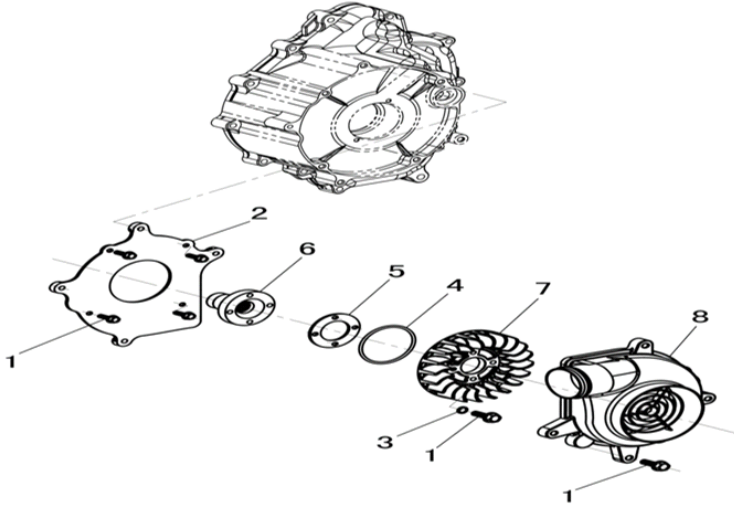

2024 BAD BOY 550 ENGINE

FAN ASSEMBLY

ENGINE

No	Part Number	Description	QTY
1	BGB5787M620	Hexagon Flange Bolts M6x20	10
2	P004000191030000	Baseplate	1
3	PJ00000906002900	Washer 6x11x1.5	2
4	PJ00000912016600	O-Ring 64.4x3.1	1
5	P004000191040000	Fan Strongback	1
6	P004000244100200	Starting Driven Gear Assy	1
7	P004000191020000	Impeller	1
8	P004000191010000	Fan Cowl	1