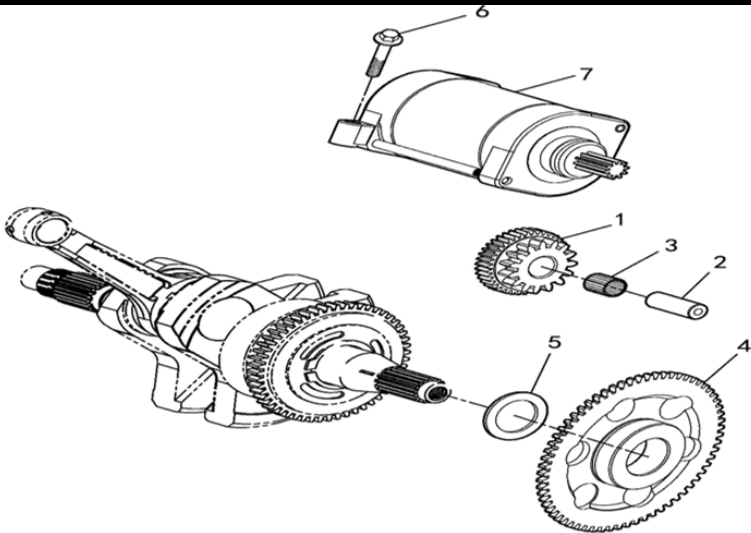

STARTER

ENGINE

No	Part Number	Description	QTY
1	P033000245030000	Starter Idler Gear	1
2	P004000245040000	Idler Gear Shaft	1
3	P121618937000000	Needle Bearing KBK121618	1
4	P0350002440A0000	Starter Disk Gear Assy	1
5	PJ00000906001101	Washer 27x39x1	1
6	BGB5787M630	Hexagon Flange Bolts M6x30	2
7	P004000312000000	Starter Motor Assy	1