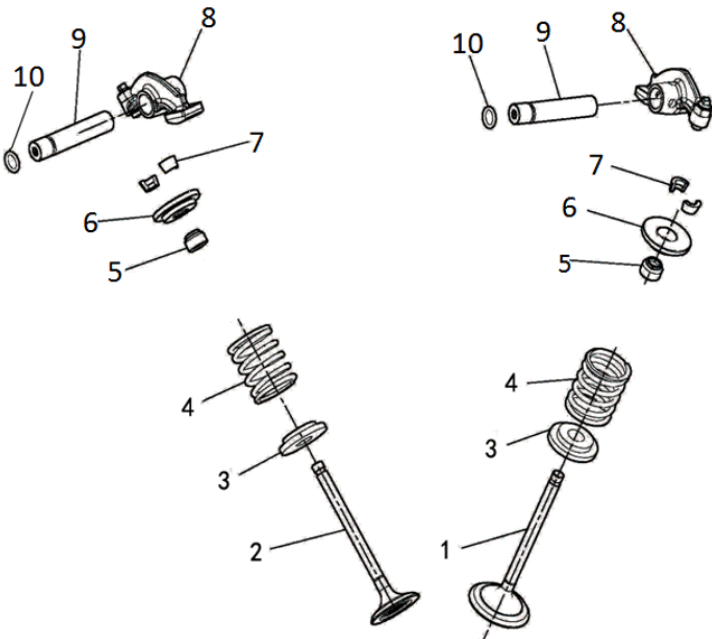

VALVES

ENGINE

No	Part Number	Description	QTY
1	P002000147110000	Intake Valve	1
2	P002000147210000	Exhaust Valve	1
3	P002000147020000	Valve Spring Seat	2
4	P007000147040000	Spring,Valve,Outer	2
5	P002000147050000	Valve Stem Seal	2
6	P002000147070000	Retainer,Valve Spring	2
7	P002000147130000	Valve Lock Keeper	4
8	P0040001441A0000	Valve Rocker	2
9	P002000144030000	Valve Rockershaft	2
10	PJ00000912010700	O-Ring 9x2	2