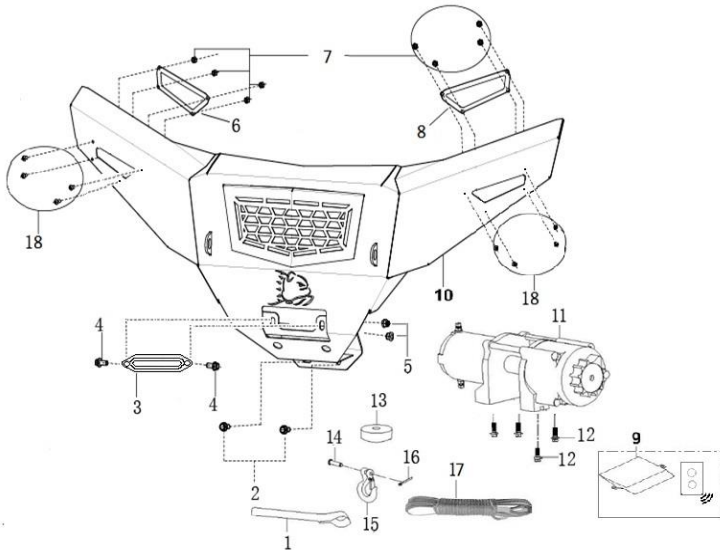

Bad Boy 550cc Frame

Bumper & Winch

BB2355221		Chassis	
No	New Part Number	Description	Qty
1	P115000899050001	Hand Tape	1
2	BGB16674M1012520	Hexagon Flange Bolt M10x1.25x20	2
3	P115000899020100	Hawse Fairlead	1
4	BGB701M825	Allen Hex Socket Bolt M8x25	2
5	BGB61871M8	Locking Nut M8	2
6	HA010122250204	Turn Signal Mounting Plate (Left)	1
7	BGB61822016M6	Hex Lock Nut M6 (Non-Metallic Insert)	8
8	HA010122250104	Turn Signal Mounting Plate (Right)	1
9	P310002377410000	Wireless Winch Controller	1
10	HA120122240104	Bad Boy Bumper	1
11	P310002899110101	Winch (3500B nylon rope)	1
12	BGB16674M820	Hexagon Flange Bolt M8x20	1
13	P115000899040001	Cable Stop	1
14	P115000899090000	Fixing Pin 9.5x40	1
15	P115000899010000	Hook	1
16	BGB91230BA	Split Pin 2x30	1
17	P310002899110100	Replacement Nylon Rope (3500lb)	1
18	BGB7022015M616	Hexagon Socket Dome Head Screw M6x16	8