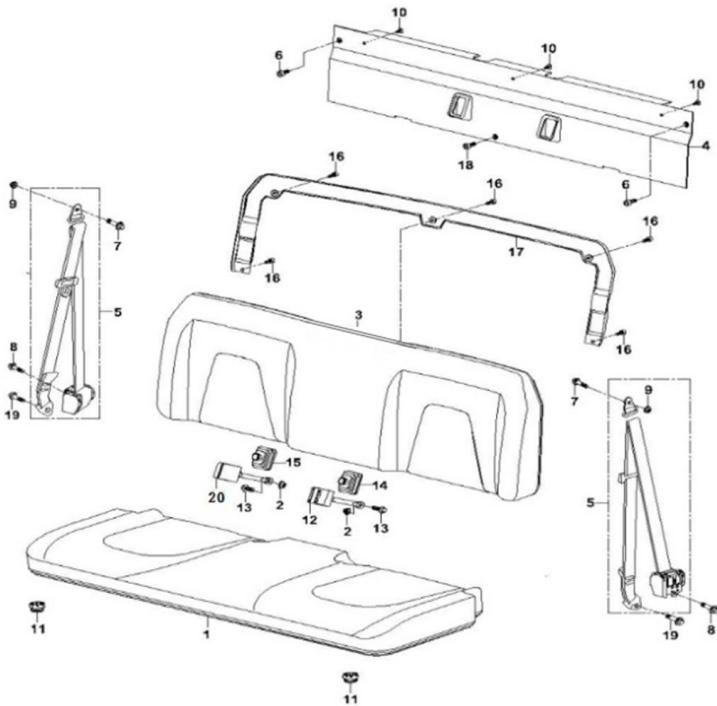

Bad Boy 550cc Frame

Seat Assembly

BB2355213		Frame	
No	New Part Number	Description	Qty
1	P309001711100100	Bad Boy Seat Assy I	1
2	BGB6187M10125	Hexagon Flange Locked Nut M10x1.25	2
3	P309001712100100	Bad Boy Backrest Assy	1
4	P309001826030000	Backrest Backplate I	1
5	P312001751100000	Safety Belt	2
6	PJ00000902250100	Socket Hexagon Screw M6x16	6
7	PJ00000902100600	Hexagon Step Bolt With Pan M10x1.25x25-φ14x9	2
8	BGB16674M1012520	Hexagon Flange Bolt M10x1.25x20	2
9	BGB6187M10125	Hexagon Flange Locked Nut M10x1.25	2
10	PJ00000905200500	Cross Large Plate Head Screw M6x16	3
11	PJ00000933400001	Rubber Socket, Seat Latch	2
12	P312001751200000	Lock Catch I, Safety Belt	1
13	BGB16674M1012520	Hexagon Flange Bolt M10x1.25x20	2
14	PJ00000932600000	Left Sheath,Safety Belt Socket	1
15	PJ00000932600100	Right Sheath,Safety Belt Socket	1
16	PJ00000902250100	Socket Hexagon Screw M6x16	6
17	P309001826070000	Backrest Holder	1
18	PJ00000902250000	Socket Hexagon Screw M6x12	1
19	PJ00000902100600	Hexagon Step Bolt With Pan M10xΦ14x9x25	2
20	P312001751300000	Safety Belt Lock Com.	1