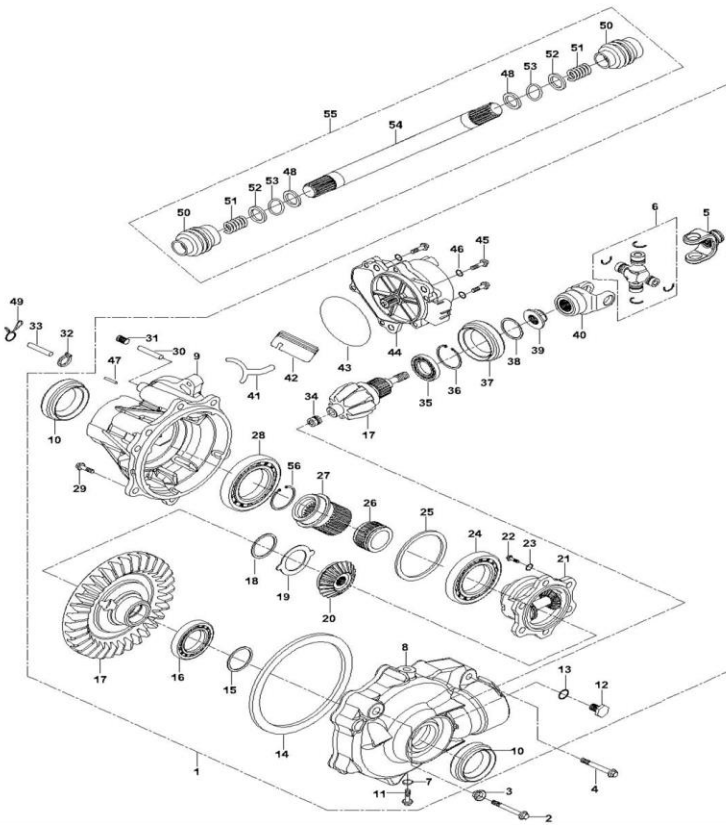

Bad Boy 550cc Frame

30	P115000271160000	Cylindrical Pin $\Phi 5 \times 75$	1
31	P103000271170000	Inner Hexagon Screw With Flat Head M8x10	1
32	PJ00000907100200	Elastic Hoop C	1
33	PJ00000274000000	Pipe A	1
34	P115000929010000	Needle Bearing $\Phi 15 \times \Phi 21 \times 12$	1
35	GBG27619946007	Deep Groove Ball Bearing 6007	1
36	BGB8931062	Circlip D0=62	1
37	P115000911150000	Oil Seal $\Phi 48 \times \Phi 65 \times 9$, Driving Tooth	1
38	P115000271390000	O-Ring $\Phi 14 \times \Phi 7$, Driving Tooth	1
39	BGB6187M1415C	Hexagon Flange Locked Nut M14x1.5	1
40	PJ00000254000700	Connection Fork H	1
41	P115000271190000	Fork	1
42	P115000271200000	Spline	1
43	P115000271410000	O-Ring $\Phi 81 \times \Phi 2$	1
44	P115000271210000	Transfer Case Assembly	1
45	BGB701M820	Hexagon Socket Cap Screw M8x20	3
46	BGB9718	Plain Washer 8	4
47	P107000271220000	Air Tap,Front Axle	1
48	PJ00000251050100	Hoop B	2
49	PJ00000907400000	Steel Clip $\Phi 10$	1
50	PJ00000251020200	Rubber Dust-Cover C	2
51	PJ00000962001600	Pressure Spring B,Drive Shaft	2
52	PJ00000251010000	Gearshift Arm	2
53	BGB8952025	Washer A,Drive Shaft D0=25	2
54	PJ00000251000300	Front Drive Shaft D	1
55	P309001251500000	Front Drive Shaft Assy, Front Diff.	1
56	BGB8931062	Circlip D0=62	1