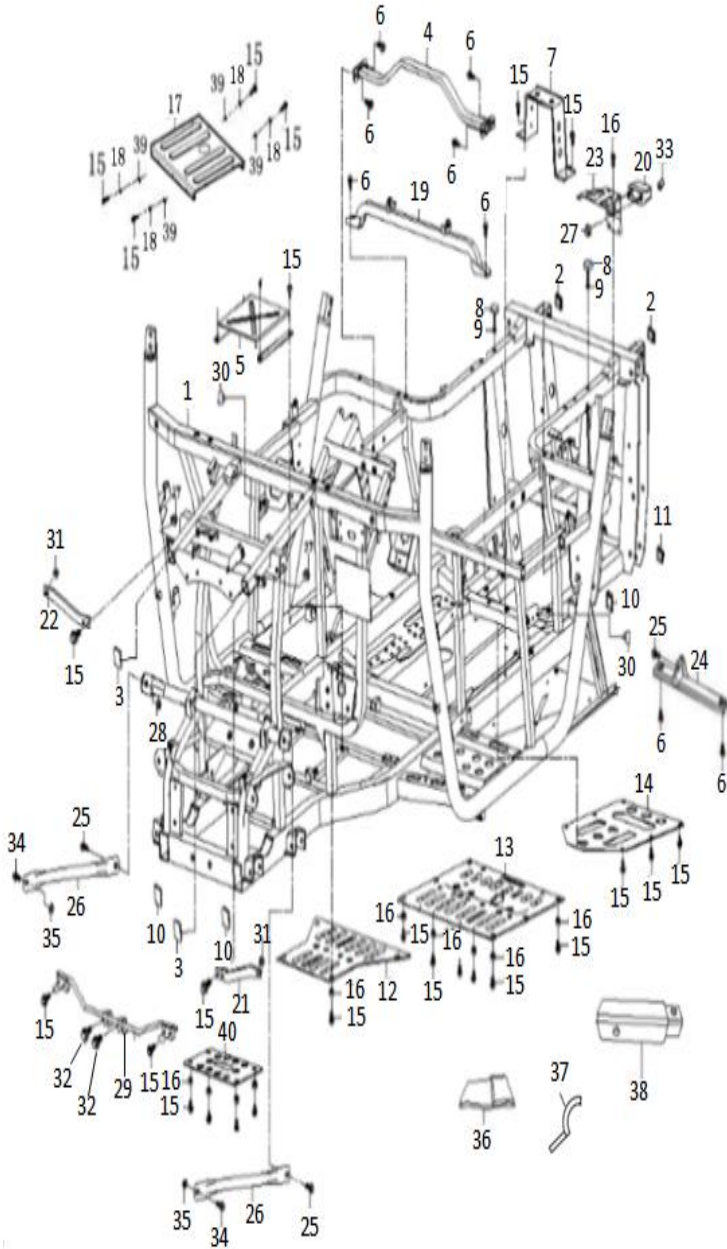

Bad Boy 550cc Frame

Frame

Frame		BB2355202	Frame	
No	New Part Number	Description	Qty	
1	N/A	Frame Joint Parts	1	
2	PJ00000924200000	Plastic Plug 25×40	2	
3	PJ00000924020100	Plastic Plug 30×30	2	
4	P3090015155400000	Seat Support Plate I	1	
5	P3090015155500000	Support Plate, Footrest	1	
6	BGB16674M816	Hexagon Flange Bolt M8×16	8	
7	P3090015155600000	Support Plate, Batterybox	1	
8	PJ0000093155000000	Adjust Damping Washer	2	
9	BGB61771M8	Nut M8	2	
10	PJ00000924200100	Plastic Plug 60×40	4	
11	PJ00000924020200	Plastic Plug 40×40	2	
12	P1120008250500000	Front Bottom Protective Plate	1	
13	P1160008250600000	Middle Bottom Protective Plate	1	
14	P3090015155700000	Protective Plate, Rear Axle	1	
15	BGB16674M616	Hexagon Flange Bolt M6×16	35	
16	P1150005152400000	Cap Washer	13	
17	P315001519200001	Heat Shield Assy,Rear Axle	1	
18	BGB936	Spring Washer 6	4	
19	P3090015155900000	Lock Catch Fixed Support, Safety Belt	1	
20	P3110013532500000	Rear License Plate Lamps	1	
21	P3090025150300000	Light Mounting Support I	1	
22	P3090025150400000	Light Mounting Support Ii	1	
23	PC00551537000000	License Mounting Plate	1	
24	P3091015192100000	Mounting Bracket I, Rear Axle	1	
25	BGB16674M1012520	Hexagon Flange Bolt M10×1.25×20	4	
26	P3090015130100000	Bumper Holder I	2	
27	BGB6177M6	Hexagon Flange Nut M6	2	
28	BGB6187M10125	Hexagon Flange Locked Nut M10×1.25	2	
29	P3090015150300000	Light Mounting Support I	1	
30	PJ0000093115100000	Rubber Cusion Φ10×20	2	
31	PJ0000093125000000	Damping Pad Φ7×2	2	
32	BGB16674M616	Hexagon Flange Bolt M6×16	2	
33	PJ0000038431000000	Position Lamp 12V;W5W	1	
34	BGB16674M820	Hexagon Flange Bolt M8×20	2	
35	BGB6187M8	M8 Metal Locking Nut	2	
36	P1150008910000000	Tool Kit	1	
37	P1160008910200000	Shock Absorber Adjusting Wrench	1	
38	PJ00000519100700	Rear Hitch Joint H	1	
39	BGB9716	Plain Washer 6	4	
40	P315001519200001	Heat Shield Assy,Rear Axle	1	
41	BGB936	Spring Washer 6	4	
42	P3150018910200000	Shock Absorber Adjusting Wrench	1