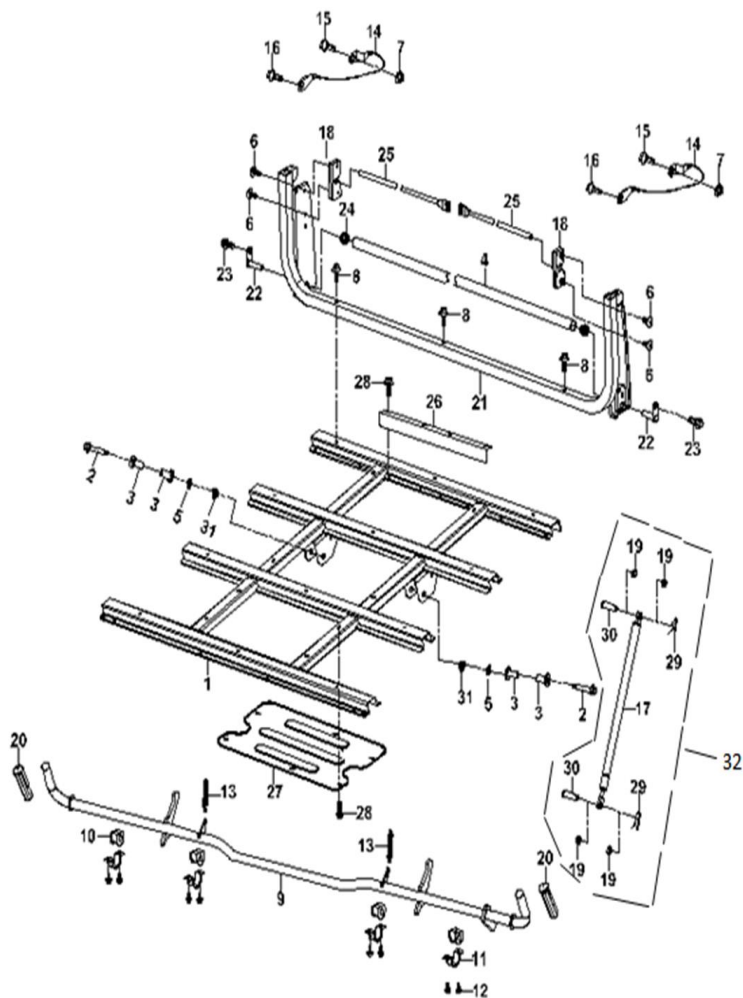

Bad Boy 550cc Frame

Bed Frame

Bed Frame		BB2355223	Body	
No	New Part Number	Description	Qty	
1	P309001518100000	Bed Baseplate	1	
2	PJ00000902150100	Pin Cargo Bed Kit	2	
3	PJ00000924500700	Plastic Turnup Liner $\Phi 12 \times \Phi 18$	4	
4	P309001515880000	Rotating Liner Tube	1	
5	BGB52878	Washer $\phi 8 \times \phi 28 \times 2$	10	
6	PJ00000905200600	Cross Large Plate Head Screw M6x20	4	
7	BGB61832M6	Hexagon Flange Self-Lock Nuts M6	2	
8	BGB16674M620	Hexagon Flange Bolt M6x20	3	
9	P309001515890000	Cargo Anti-Roll Lever	1	
10	PJ00000931400000	Damping Sleeve $\Phi 14 \times 29$, Balance Bar	4	
11	P112000515900000	Mounting Cap, Cushion Rubber	4	
12	BGB16674M612	Hexagon Flange Bolt M6x12	12	
13	PJ00000961000700	Tension Spring H	2	
14	PJ000007292A0000	Cable B, Bed Door	2	
15	PJ00000902180000	Bolt M6x12, Bed Cable	2	
16	PJ00000902180100	Bolt M6x20, Bed Cable	2	
17	P315001727000002	Gas Spring Assembly Cargo Bed	1	
18	P117000895300000	Bed Door Locks	2	
19	PJ00000931100300	Rubber Washer $\Phi 13 \times 10$	4	
20	PJ000009330500000	Handle Rubber Sleeve	2	
21	P309001518200000	Bed Door	1	
22	P117000515920000	Hinge Plate, Bed	2	
23	BGB16674M812	Hexagon Flange Bolt M8x12	2	
24	PJ00000924500200	Plastic Turnup Liner $\Phi 10.5 \times \Phi 18$	2	
25	P309001895600000	Lock Pin, Cargo	2	
26	P309001515930000	Insulation Plate, Taillight Line	1	
27	P309001515160000	Insulation Board, Muffler	1	
28	BGB16674M616	Hexagon Flange Bolt M6x16	6	
29	PJ00000908050100	R Type Pin B	2	
30	PJ00000929700500	Split Pin $\Phi 12 \times 47$	2	
31	BGB61832M8	Hexagon Flange Locking Nut M8	2	
32	P315001727100000	Air Spring, Cargo Bed	1