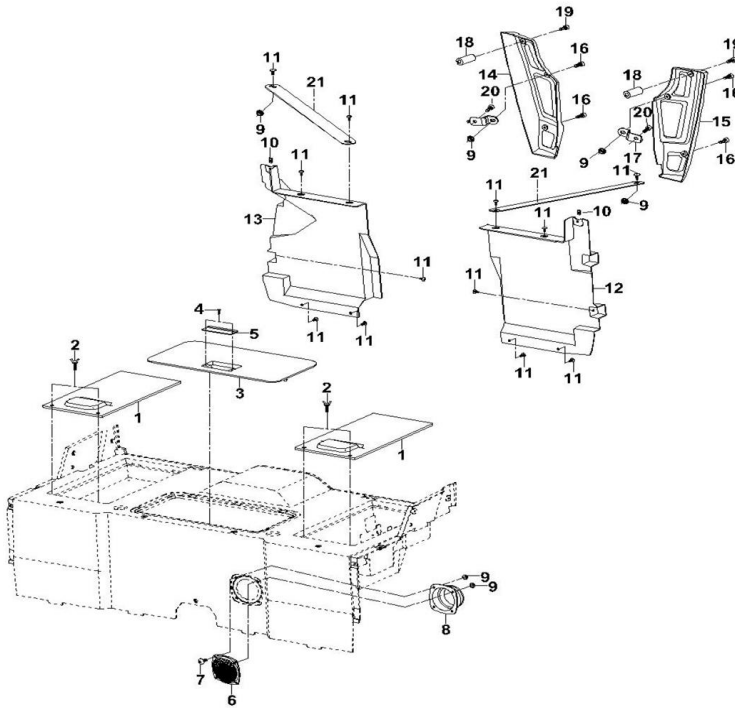

BB2355206	Frame	
No	New Part Number	Description	Qty	
1	P309001829060000	Battery Cover	2	
2	PJ00000902400000	Bolt M6x20	4	
3	P309001829100000	Debugging Box Board	1	
4	BGB845ST3913	Cross Recessed Pan Head Tapping Screw St3.9x13	2	
5	P312001515620000	Holder, Debugging Box	1	
6	P311001824140000	Primary Air Filter Net	1	
7	PJ00000905200600	Cross Large Plate Head Screw M6x20	4	
8	P312001824190000	Clutch Intake Pipe	1	
9	BGB6177M6	Hexagon Flange Nut M6	2	
10	PJ00000903500300	Nut Holder M6x2	33	
11	PJ00000905200500	Cross Large Plate Head Screw M6x16	12	
12	P309001825030000	Rear Board II, Seat	1	
13	P309001825040000	Rear Left Board I, Seat	1	
14	P117000828030000	Rear Protecting Board I	1	
15	P117000828040000	Rear Protecting Board II	1	
16	PJ00000902250100	Socket Hexagon Screw M6x16	6	
17	P309001515630000	Mounting Support, Rear Protecting Board	2	
18	PJ00000929000700	Bushing $\Phi 7 \times \Phi 15 \times 15$	2	
19	PJ00000902250500	Socket Hexagon Screw M6x30	2	
20	BGB16674M616	Hexagon Flange Bolt M6x16	2	
21	P309001516330000	Support, Side Board	2