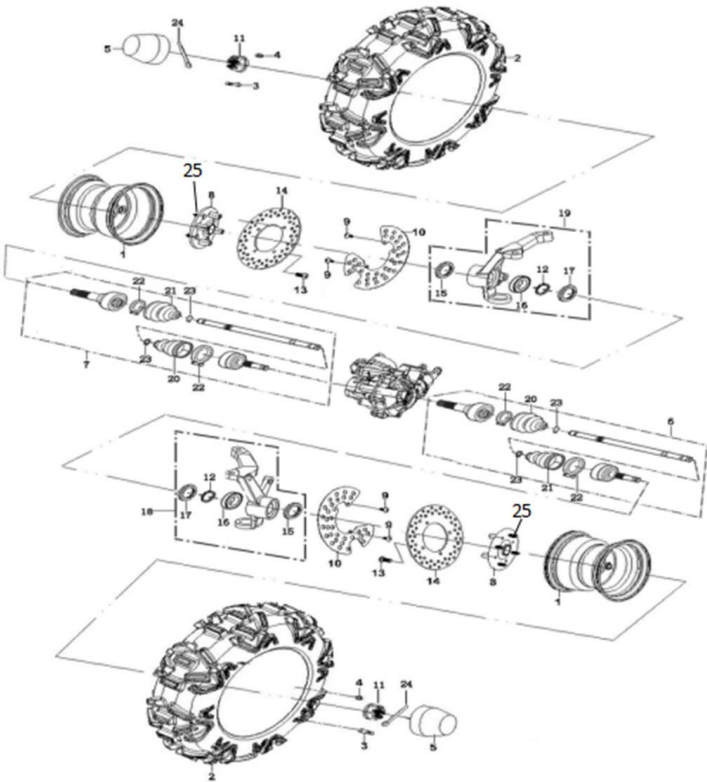

Bad Boy 550cc Frame

Front Axle Assembly

Front Axle Assembly		BB2355214	Drive Train	
No	New Part Number	Description	Qty	
1	PJ00000411223501	Front Hub Assy(F127)	2	
2	PJ00000411216100	Front Tire(Wanda P3057 AT27x9-14)	2	
3	P1150004113A0000	Valve Core	2	
4	PJ00000903450200	Nut M10x1.25	8	
5	PJ00000410040601	Wheel Cap G	2	
6	PJ00000261000900	Front Left Half Shaft K	1	
7	PJ00000262000800	Front Right Half Shaft J	1	
8	P117000461100000	Mounting Bracket Assy, Front Hub	2	
9	PJ00000905200400	Cross Plate Head Tapping Screw M6x12	4	
10	P315001515610000	Protective Cover , Front Brake Disc	2	
11	BGB9459M2415C	Hexagon Thin Slotted Nut M24x1.5	2	
12	BGB8931060	Circlip D0=60	2	
13	P115000904010000	Inner Hexagon Cone Step Bolt M8	8	
14	P315001444530000	Front Disc Brake Plate	2	
15	P115000911190000	Outer Oil Seal, Front Knuckle Φ38×Φ55×7	4	
16	P311001521060000	Bearing DAC30×60×37	2	
17	P311001911230000	Inner Oil Seal,Frontknuckle Φ38×Φ60×7	2	
18	P115N00527100000	Front Left Knuckle Assy	1	
19	P115N00527200000	Front Right Knuckle Assy	1	
20	PJ00000260020100	Boot Sheath B	2	
21	PJ00000260020200	Boot Sheath C	2	
22	PJ00000907200300	Hoop D	4	
23	PJ00000907200100	Hoop B	4	
24	BGB913250	Cotter Pin 3.2×50	2	
25	P115000460010000	Knurling Bolt M10×1.25×30	8