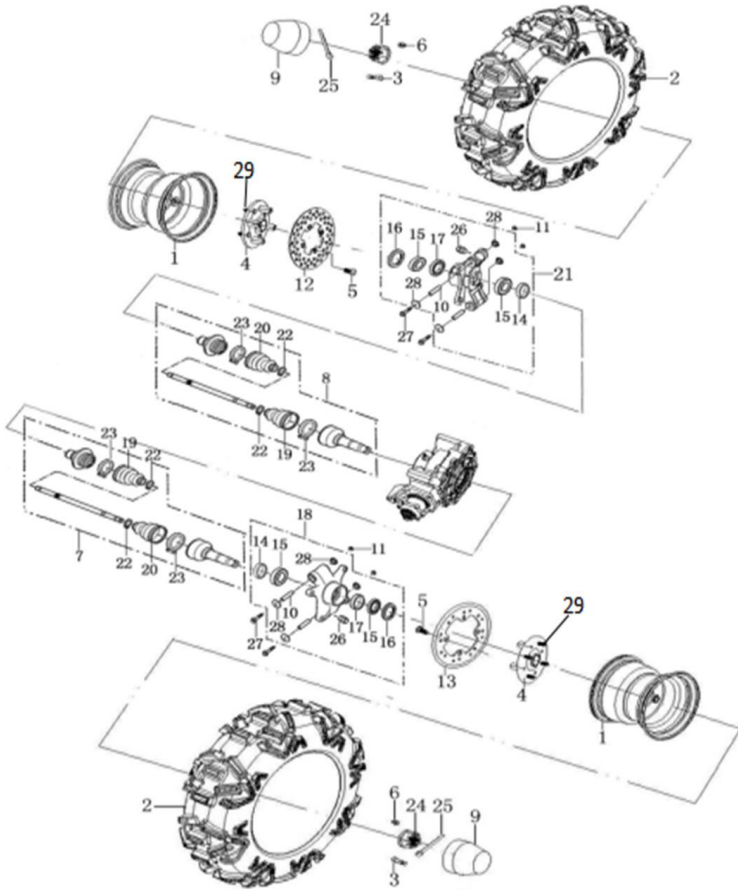

Bad Boy 550cc Frame

Rear Axel

BB2355215		Drive Train	
No	New Part Number	Description	Qty
1	PJ00000411623501	Rear Hub Assy(R127)	2
2	PJ00000411616100	Rear Tire(Wanda P3057 AT27x11-14)	2
3	P1150004113A0000	Valve Core	2
4	P115000462100000	Mounting Bracket , Rear Hub	2
5	PJ00000902200000	Inner Hexagon Cone Step Bolt M8	8
6	PJ00000903450200	Nut M10x1.25	8
7	PJ00000263002200	Rear Left Half Shaft Y	1
8	PJ00000264000900	Rear Right Half Shaft K	1
9	PJ00000410040701	Wheel Cap G	2
10	P318001557020000	Tube steering knuckle	4
11	BGB6187M10125	Hexagon Flange Locked Nut M10x1.25	4
12	P117000444550000	Rear Right Brake Pad	1
13	P117000444540000	Rear Left Brake Pad	1
14	P115000911200000	Inner Oil Seal Φ38×Φ62×8,Knuckle	2
15	BGB2766206RS	Deep Groove Ball Bearing 6206Rs	4
16	P115000911210000	Outside Oil Seal Φ42×Φ62×7, Rear Knuckle	2
17	P115000557040000	Inside Spacer Bush,Rear Knuckle Bearing	2
18	P115000557100000	Rear Knuckle Assy (L)	1
19	PJ00000260020400	Boot Sheath E	2
20	PJ00000260020200	Boot Sheath C	2
21	P115000557200000	Rear Knuckle Assy (R)	1
22	PJ00000907200300	Hoop D	4
23	PJ00000907200100	Hoop B	4
24	BGB9459M2415C	Hexagon Thin Slotted Nut M24x1.5	2
25	BGB913250	Cotter Pin 3.2x50	2
26	P115000521070000	Nozzle,Knuckle	4
27	BGB16674M12125110	Hexagon Flange Bolt 12x1.25x110	4
28	P115000557010000	Dust P. Cover	8
29	P115000460010000	Knurling Bolt M10x1.25x30	8