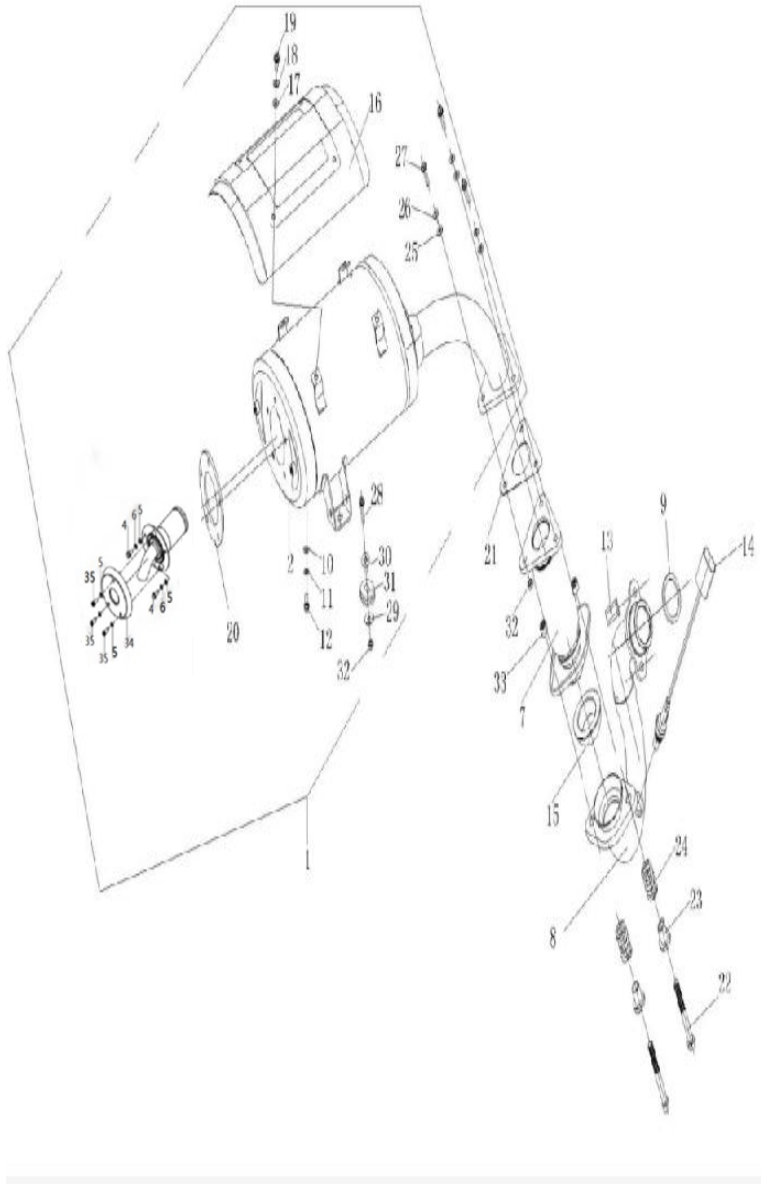

Bad Boy 550cc Frame

Exhaust Assembly

BB2355227		Frame	
No	New Part Number	Description	Qty
1	P318001181000000	Muffler assembly	1
2	P3180011810A0000	Muffler welding kit	1
3	P3180011830A0000	Tailpipe welding kit	1
4	GB/T16674M616B	Hexagon flange face bolt M6x16	2
5	GB/T9616B	Plain Washer06	5
6	GB/T936B	Spring Washer 6	3
7	P3180011825A0000	Exhaust Pipe Welding Kit II	1
8	P3151011821A0000	Exhaust Pipe Welding Kit I	1
9	PJ00000180200600	Seal Ring φ38×φ48×5	1
10	BGB97110	Plain Washer 10	1
11	BGB9310	Spring Washer 10	1
12	BGB5783M1012516	Bolt Hexagon Flange Head M10x1.25x16	1
13	PJ00000903460300	Nut cap M8x22	4
14	P116000391600000	Oxygen Sensor	1
15	PJ00000180500300	Domed Washer	1
16	P318001180110000	Muffler Cover	1
17	BGB936B	Plain Washer 6	4
18	BGB9716B	Spring Washer 6	4
19	BGB702M616B	Bolt Hex Socket M6x16	4
20	P318001180010000	Seal Gasket, Tail Pipe	1
21	P318001180240000	Seal Gasket, Exhaust Pipe	1
22	P318001118019000	Connecting Bolt, Exhaust Pipe	2
23	P318001180230000	Mounting Bush, Exhaust Pipe	2
24	P007000147040000	Spring, Exhaust Valve	2
25	BGB9718	Spring Washer 8	3
26	BGB938	Plain Washer 8	3
27	BGB16674M825	Bolt hexagon flange head M8x25	3
28	BGB16674M625	Bolt hexagon flange head M6x25	3
29	PJ00000906050200	Washer plat φ6×φ25×2	6
30	PJ00000929302000	bushing φ6.3×φ9×12	3
31	PJ00000931300400	Exahust Bushing 8x17	3
32	BGB6187M8	Nut lock M8	3
33	BGB61832M10125	Nut lock M10x1.25	2
34	P309001180040000	Tail Pipe Cap, Muffler	1
35	GB/T702M625B	Hexagon socket plain round screw M6 x 25	3