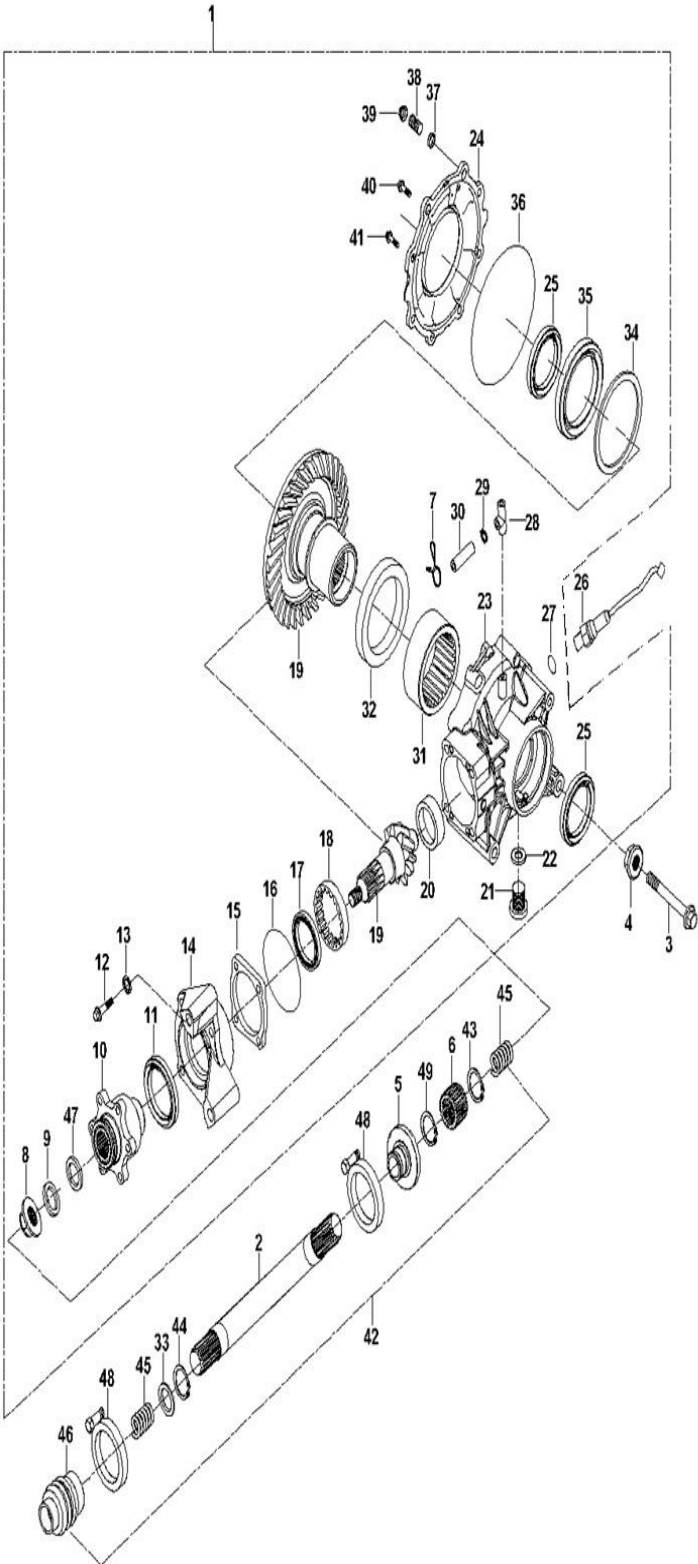

Bad Boy 550cc Frame

Rear Gearcase

BB2355207		Frame	
No	New Part Number	Description	Qty
1	P115000272000000	Rear Reducer Assy	1
2	PJ00000252002000	Rear Drive Shaft C	1
3	BGB16674M10125120	Bolt M10x1.25x120	2
4	BGB6187M10125	Hexagon Flange Locked Nut M10x1.25	2
5	PJ00000251020300	Rubber Dust-Cover D	1
6	PJ00000251070000	Drive Shaft Sleeve A	1
7	PJ00000964001300	Steel Clip Φ10	1
8	BGB6187M12125	Hexagon Flange Lock Nut M12x1.25	1
9	P115000272140000	Washer, Drive Shaft	1
10	P115000272520000	Rear Drive Shaft Connecting Seat	1
11	P115000911160000	Oil Seal Φ61×Φ35×9	1
12	BGB16674M835	Hexagon Flange Bolt M8x35	4
13	BGB9718	Plain Washer 8	4
14	P115000272160000	Mount Bracket, Parking Brake	1
15	PJ00000273001300	Adjustment Washer Φ78×Φ93×0.1	1
16	P115000272410000	O-Ring Gasket Φ3.1×Φ63.8	1
17	BGB2766305	Deep Groove Ball Bearing 6305	1
18	P115000272180000	Sleeve	1
19	P115000272310000	Drive&Driven Gears Assy, Rear Axle	1
20	P115000929020000	Needlebearing Φ22×Φ30×13	1
21	BGB16674M1012516	Hexagon Flange Bolt M10x1.25x16	1
22	P115000272630000	Oil Drain Plug O-Ring Φ1.5×Φ9	1
23	P115000272020000	Rear Axle Gear Box	1
24	P115000272010000	Rear Axle Gear Box Cover	1
25	P115000911170000	OilsealΦ65×Φ90×9	2
26	P115000363000001	Speed Sensor	1
27	BGB345211918	O-Ring Gasket, Φ19×Φ1.8	1
28	P115000272230000	Air Tap, Rear Axle	1
29	PJ00000907100400	Elastic Hoop E	1
30	PJ00000274000100	Vent Pipe B	1
31	P115000929030000	Needlebearing Φ55×Φ67×20	1
32	PJ00000273001200	Adjustment Gasket Φ55.2×Φ66.8×1.7	1
33	PJ00000251040000	Washer A, Drive Shaft	1
34	PJ00000273000900	Adjustment Gasket Φ86×Φ100×0.1	1
35	BGB27616017	Deep Groove Ball Bearing 16017	1
36	P212001272550000	O-Ring Φ1.8×Φ150, Rear Differential Case Cover	
37	P115000272270000	Copper Washer	1
38	P115000272280000	Inner Hexagon Half-Round Screw M8x45	1
39	BGB6187M8	Hexagon Flange Locked Nut M8	1
40	BGB16674M825	Hexagon Flange Bolt M8x25	6
41	BGB16674M1012525	Hexagon Flange Bolt M10x1.25x25	2
42	P309001253100001	Rear Drive Shaft Assy, Rear Axle	1
43	BGB8941019	Circlip D0=19	1
44	BGB8952025	Circlip D0=25	1
45	PJ00000251030600	Compression Spring	2
46	PJ00000251020200	Rear Dustproof Rubber Sleeve B	1
47	PJ00000272150000	O-Ring Gasket	1
48	PJ00000251050000	Hoop A	2
49	BGB8941021	Circlip D0=21	1