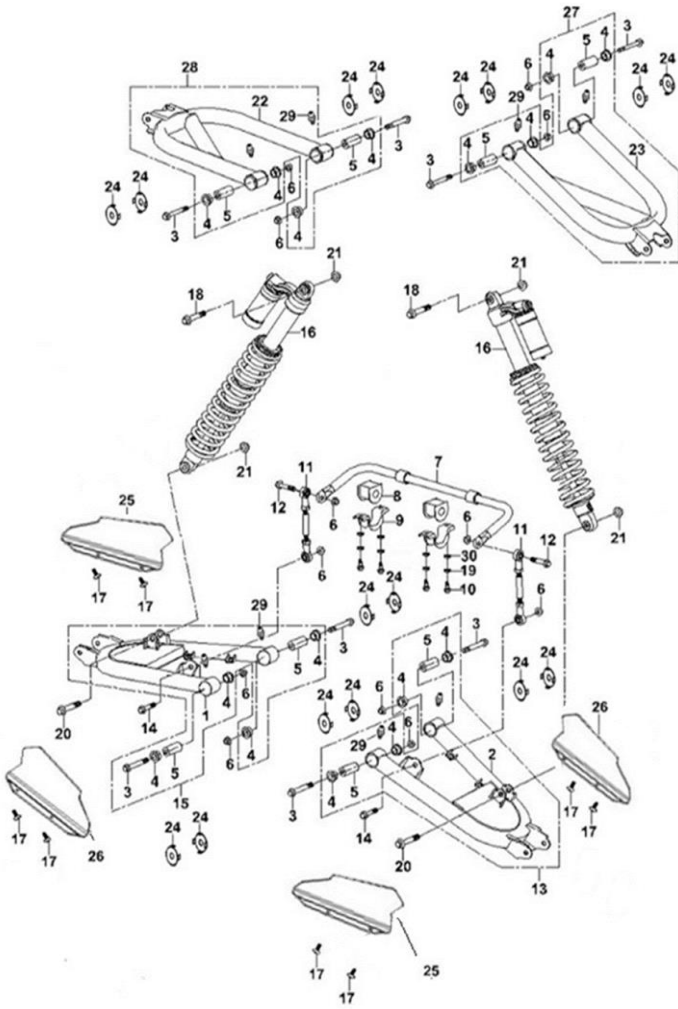

Bad Boy 550cc Frame

Rear Suspension

BB2355209		Suspension	
No	New Part Number	Description	Qty
1	P3150015545A0001	Arm Welding Kit(Rear Right Lower)	1
2	P3150015535A0001	Arm Welding Kit(Rear Left Lower)	1
3	BGB16674M1012580	Bolt Hexagon Flange Head M10x1.25-80	8
4	PJ00000925000201	Bushingφ23×φ28	8
5	PJ000009290009400	Bush φ10.3×φ23×49.4	8
6	BGB61832M10125	Nut Lock M10x1.25	12
7	P3090015574A0000	Rear Balancing Lever	1
8	PJ00000931400100	Bush Φ20×45	2
9	P115000515900000	Mounting Cap,Cushion Rubber	2
10	PJ00000903480601	Bolt Hexagon Flange Head M8x25	4
11	P309001557500000	Rod Ball Kit - Rear	2
12	BGB16674M1012550	Bolt Hexagon Flange Head M10x1.25-50	2
13	P315001553500001	Arm Assembly(Rear Left Lower)	1
14	BGB16674M1012545	Bolt Hexagon Flange Head M10x1.25-45	2
15	P315001554500001	Arm Assembly(Rear Right Lower)	1
16	PJ00000551000100	White Rear Shock Absorber	2
16	PJ0000055100010040	Orange Rear Shock Absorber	2
17	BGB16674M616	Cross Large Plate Head Screw M6x16	8
18	BGB16674M1212570	Bolt Hexagon Flange Head M10x1.25-70	2
19	BGB9310	Spring Washer10	4
20	BGB16674M1212565	Bolt Hexagon Flange Head M10x1.25-65	2
21	BGB61832M12125	Nut Lock M12x1.25	4
22	P3091015540A0001	Arm Welding Kit(Rear Right Upper)	1
23	P3091015530A0001	Arm Welding Kit(Rear Left Upper)	1
24	P115000521170000	Bushing Cap I	16
25	P311001515650301	Swing Arm Shield II (Blank)	2
26	P311001515640301	Swing Arm Shield I (Blank)	2
27	P309101553000001	Arm Assembly(Rear Left Upper)	1
28	P309101554000001	Arm Assembly(Rear Right Upper)	1
29	P115000521080000	Swing Arm Nozzle	8
30	BGB97110	Washer 10	4