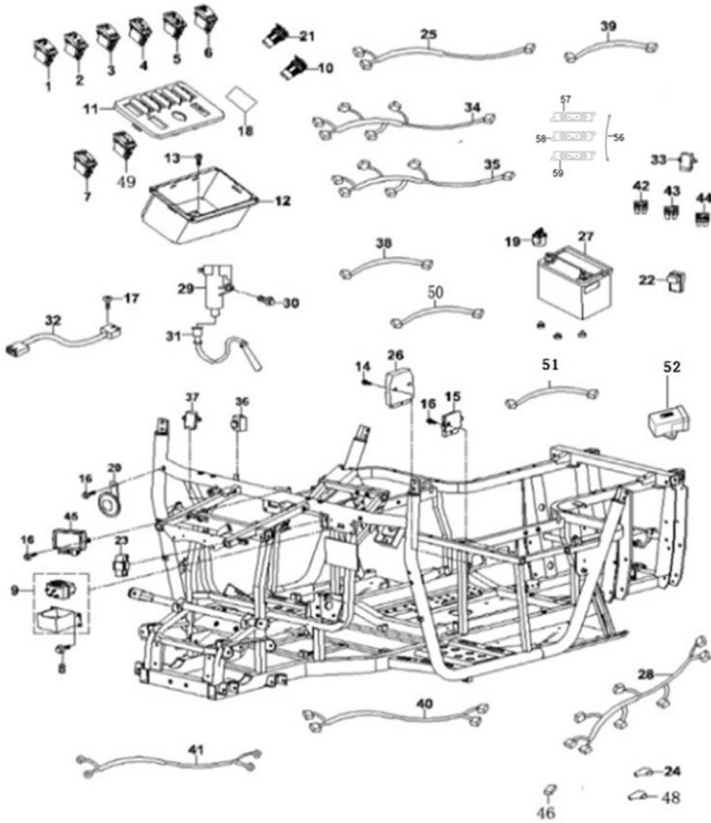

Bad Boy 550cc Frame

29	P116000331000000	Ignition Coil	1
30	BGB16674M640	Hexagon Flange Bolt M6x40	2
31	P113E00331010000	Connecting Cable,Ignition Coil	1
32	P116000373100000	Microswitch	1
33	P501010379450010	Speed Governor (Usa)	1
34	P310002343600000	Pilot Wire 1, Panel Switch	1
35	P310002343700001	Pilot Wire 2, Panel Switch	1
36	P313001346300000	Buzzer	1
37	P312001379250001	Control Relay, 2Wd/4Wd	1
38	P310002343400000	Rectifier Output Wire	1
39	P309001343200000	Negative Cable, Battery	1
40	P309001342000005	Efi Cable	1
41	P312001343800000	Winch Motor Cable	1
42	PJ00000383110000	Fuse 5A	2
43	PJ00000383120000	Fuse 10A	3
44	PJ00000383130000	Fuse 15A	4
45	P309001623500000	Eps Controller	1
46	PJ00000392561000	Socket Rubber Plug B	1
48	P115000899140000	Insulator Plug(Negative Pole)	1
49	P311001371130001	Rocker-shaped Switch Assy I	1
50	P318001344500000	Ground Lead	1
51	P310002343750001	Pilot Wire 3, Panel Switch	1
52	P311001379530001	Parking Alarm controller	1
53	P307001570010000	Dust cushion, switch control box	1
54	PJ00000905200000	Cross Recessed Plate Head Screw M5x12	2
55	BGB61771M5	Hexagon Flange Nut M5	2
56	P301001344020000	Fuse	1
57	PJ00000383500125	125A Fuse Box	1
58	PJ00000383500200	200A Fuse Box	1
59	PJ00000383500350	350A Fuse Box	1