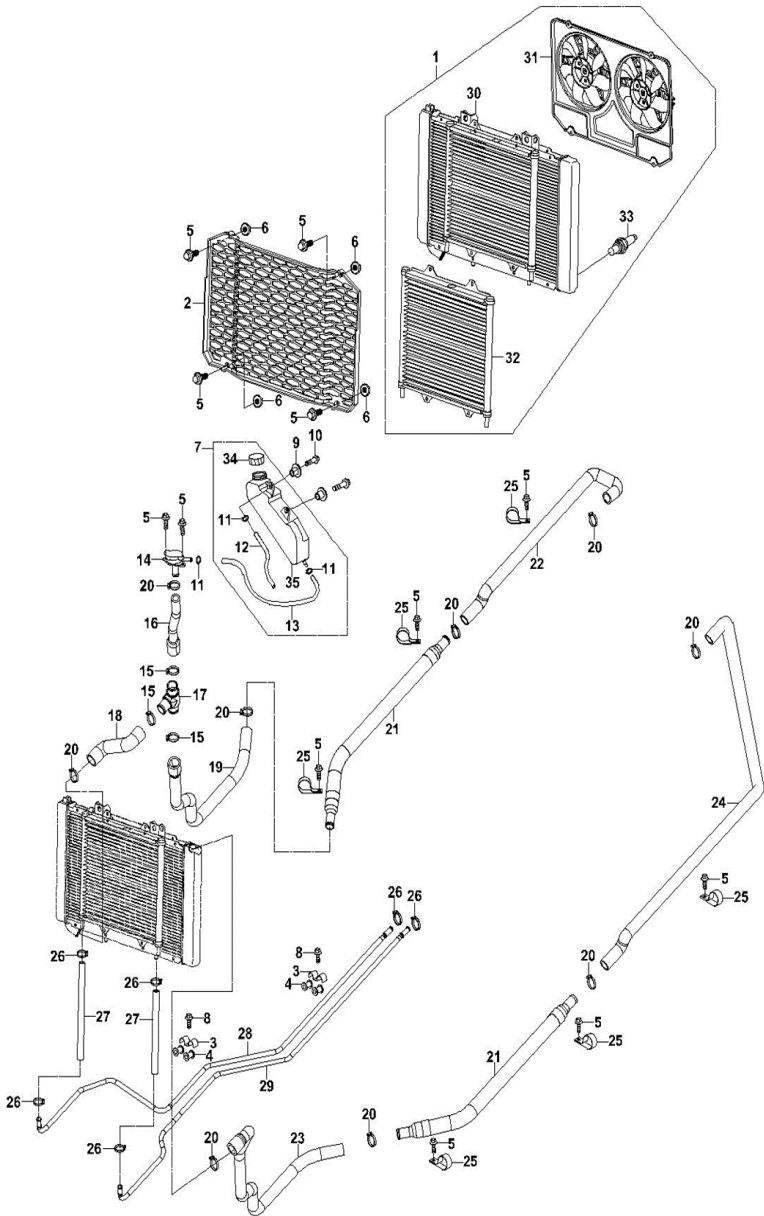

Bad Boy 550cc Frame

Cooling Assembly

BB2355228		Frame	
No	New Part Number	Description	Qty
1	P309001192000000	Radiator Assy	1
2	P30900182527000023	Radiator Cover	1
3	P115000190170000	M - Clip	2
4	P115000155140000	Rubber Block	4
5	BGB16674M616	Hexagon Flange Bolt M6×16	12
6	BGB6177M6	Hexagon Flange Nut M6	2
7	P115000193000000	Second Water Tank Assy	1
8	BGB16674M612	Hexagon Flange Bolt M6×12	2
9	PJ00000929301500	Turnup Liner Φ6.5×Φ22×6.5	2
10	BGB16674M616	Hexagon Flange Bolt M6×16	2
11	PJ00000907100200	Elastic Hoop C	3
12	P115000193220000	Outlet Pipe, Second Water Tank	1
13	P115000193130000	Water Inlet Pipe, Second Water Tank	1
14	P301001192700000	Filler	1
15	PJ00000907300300	Locking Hoop D	3
16	P309001190190000	Water Inlet Pipe Iv	1
17	P311001190020000	Tee Branch Pipe,Water Inlet	1
18	P309001190180000	Water Inlet Pipe Iii	1
19	P315001190030000	Water Inlet Pipeii	1
20	PJ00000907300300	Locking Hoop D	9
21	P309001190120000	Metal Water Pipe I	2
22	P309001190010000	Water Inlet Pipei	1
23	P315001190050000	Water Outlet Pipe Ii	1
24	P309001190040100	Outlet Pipe I	1
25	P116000190150000	Water Pipe Clip III	6
26	PJ00000907300000	Locking Hoop A	6
27	P309001155040000	High Pressure Rubber Fuel Pipei	2
28	P309001155130000	Metal Oil Pipe I	1
29	P315001155150000	Metal Oil Pipe II	1
30	P3090011926A0000	Water Tank	1
31	P3090011924A0000	Cooler Fan	1
32	P3090011552A0000	Oil Cooler	1
33	P115000391300000	Water Temp Sensor	1
34	P115000193100000	Secondary Water Tank Cover	1
35	P115000193210000	Second Water Tank	1