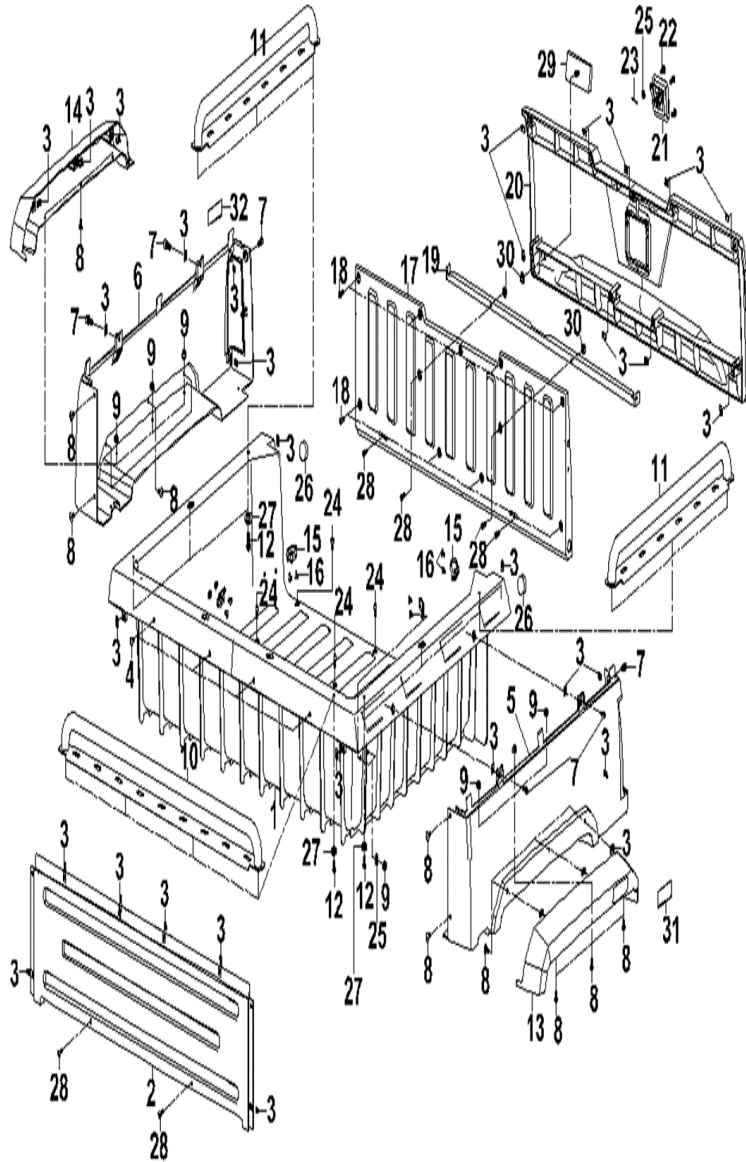

Bad Boy 550cc Frame

Cargo Bed

BB2355224		Body	
No	New Part Number	Description	Qty
1	P30900182705000023	Plastic Bed	1
2	P30900182703000123	Front Board, Bed	1
3	PJ00000903500300	Nut Holder M6x2	33
4	PJ00000905200500	Cross Large Plate Head Screw M6x16	4
5	P30900182701000043	Left Panel, Cargo Bed: 3556 Orange	1
	P3090018270100009D	Left Panel, Cargo Bed: HTC Camo	1
6	P30900182702000043	Right Panel, Cargo Bed: 3556 Orange	1
	P3090018270200009D	Right Panel, Cargo Bed: HTC Camo	1
7	PJ00000902250400	Socket Hexagon Screw M6x20	6
8	PJ00000905200500	Cross Large Plate Head Screw M6x16	18
9	BGB6177M6	Hexagon Flange Nut M6	2
10	P309001515480000	Front Fence Assy, Bed	1
11	P309001515490000	Side Fence Assy, Bed	2
12	BGB16674M816	Hexagon Flange Bolt M8x16	10
13	P309001828050000	Rear Left Wheel Regula li	1
14	P309001828060000	Rear Right Wheel Regula li	1
15	P115000515300000	Strip Hook	4
16	PJ00000905200500	Cross Large Plate Head Screw M6x16	8
17	P309001827090000	Inner Scaleboard, Cargo Door	1
18	PJ00000902250100	Socket Hexagon Screw M6x16	6
19	P309001515500000	Support Plate, Bed Door	1
20	P30900182704010043	Door Panel, Cargo Bed: 3556 Orange	1
21	P3090018270401009D	Door Panel, Cargo Bed: HTC Camo	1
21	P117000895500000	Door Switch Comb., Cargo Bed	1
22	BGB845ST4213	Cross Recessed Pan Head Tapping Screw St4.2x13	4
23	BGB91225	Split Pin 2x30	2
24	PJ00000902250400	Socket Hexagon Screw M6x20	11
25	BGB9716	Plain Washer 6	10
26	PJ00000931150800	Cylindrical Cushion Pad Φ11x11	2
27	BGB52878	Washer φ8xφ28x2	10
28	PJ00000902250100	Socket Hexagon Screw M6x16	6
29	P102000348100000	Rear Reflector	2
30	BGB6177M6	Hexagon Flange Nut M6	2
31	P309001093130000	Rear Left Reflector	1
32	P309001093140000	Rear Right Reflector	1