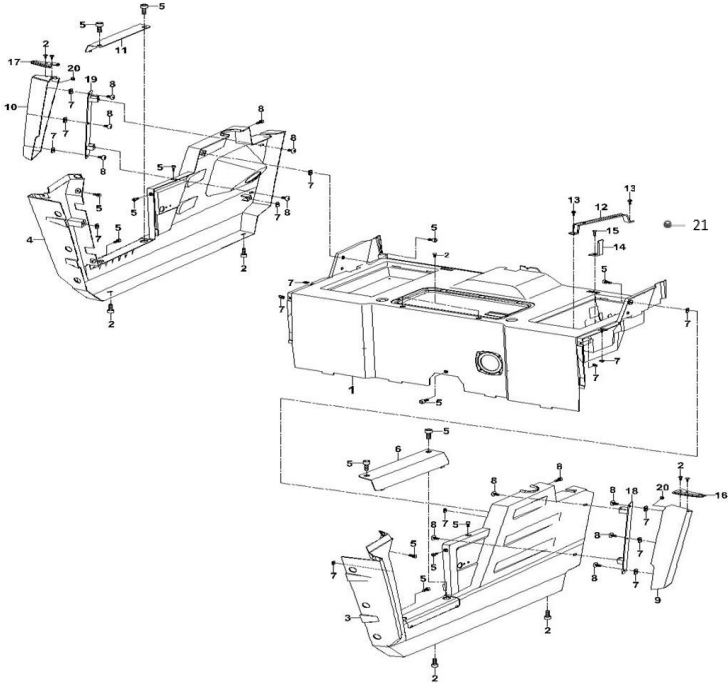

Bad Boy 550cc Frame

Seat Base & Rocker Panel

		BB2355205	Frame	
No	New Part Number	Description	Qty	
1	P30900182405000023	Front Board I, Seat	1	
2	PJ00000905200500	Cross Large Plate Head Screw M6x16	10	
3	P309001824060000	Left Seat Board I	1	
4	P309001824120001	Right Seat Board I	1	
5	PJ00000902250100	Socket Hexagon Screw M6x16	6	
6	P309001515170100	Decorating Board, Left-Front Board	1	
7	PJ00000903500300	Nut Holder M6x2	33	
8	PJ00000905200500	Cross Large Plate Head Screw M6x16	12	
9	P309001828070000	Rear Body Fender (Left) I	1	
10	P309001828080000	Rear Body Fender (Right) I	1	
11	P309001515180100	Decorating Board, Right-Front Board	1	
12	P309001515210000	Battery Pressing Plate	1	
13	BGB16674M616	Hexagon Flange Bolt M6x16	2	
14	P303001511250000	Support, Starting Relay	1	
15	PJ00000903470000	Cross Recessed Pan Head Tapping Screw St4.2x13	1	
16	PJ00000933550200	Shim Gasket, Cargo (L)	1	
17	PJ00000933550300	Shim Gasket, Cargo (R)	1	
18	P309001516360000	Mounting Board, Fender I	1	
19	P309001516370000	Mounting Board, Fender II	1	
20	BGB6177M6	Hexagon Flange Nut M6	2	
21	PJ00000931150600	Round plug 10x4	2	