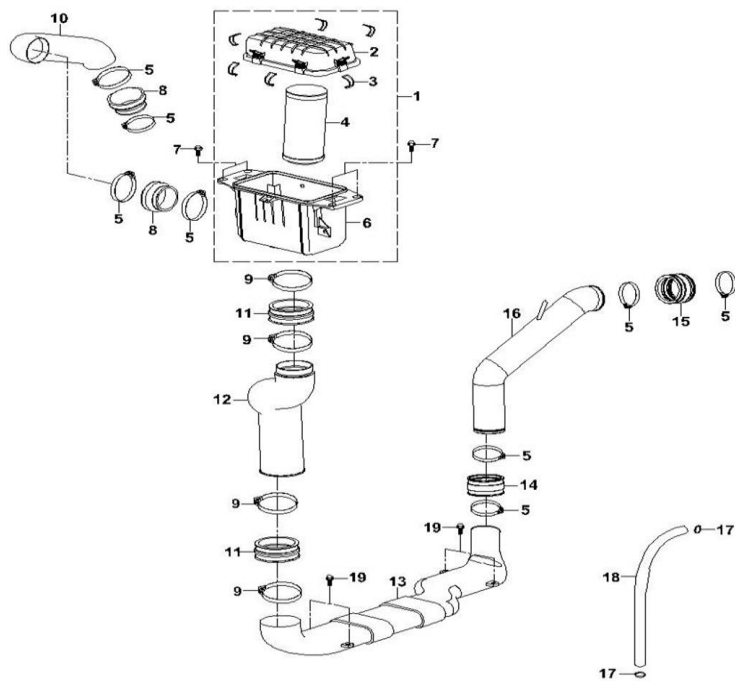

Bad Boy 550cc Frame

Air Intake Assembly

BB2355226		Frame	
No	New Part Number	Description	Qty
1	P312001172000001	Secondary Air Filter Assy	1
2	P312001172040001	Secondary Filter Cap	1
3	P312001172050000	Buckle	6
4	P3150011722A0000	Secondary Filter Element	1
5	PJ00000907301100	Screw Locking Hoop L	8
6	P312001172010001	Secondary Filter	1
7	PJ00000902100000	Hexagon Step Bolt With Pan M6×Φ10×4×12	4
8	P110000172130000	Adapter Sleeve I, Secondary Intake Pipe	2
9	PJ00000907301300	Screw Locking Hoop N	4
10	P309001172120100	Secondary Inlet Pipe i	1
11	P312001172210000	Connecting Bush I ,Clutch Air-Inlet Pipe	2
12	P309001172090000	Secondary Outlet Pipe i	1
13	P315001172120000	Secondary Air Inlet Duct	1
14	P311001172110000	Adapter Sleeve II, Secondary Air-Outlet Pipe	1
15	P312001172280000	Adapter Sleeve I, Secondary Air-Outlet Pipe	1
16	P309001172100000	Secondary Air-Outlet Pipe li	1
17	PJ00000907100700	Elastic Hoop H	2
18	P309001188010000	Egr Tube I	1
19	BGB16674M616	Hexagon Flange Bolt M6×16	4