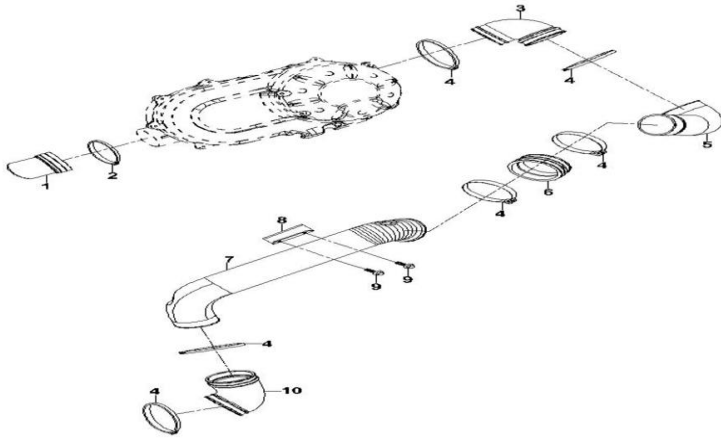

Bad Boy 550cc Frame

Clutch Cover & Ducting

		BB2355229	Drivetrain	
No	New Part Number	Description	Qty	
1	P316001172160000	Clutch outlet	1	
2	PJ00000907301100	Screw Locking Hoop L	1	
3	P318001172210000	Connecting Bush I ,Clutch Air-Inlet Pipe	1	
4	PJ00000907301300	Screw Locking Hoop N	6	
5	P309001172200000	Clutch Intake Pipe li	1	
6	P312001172210000	Adapter Sleeve I, Secondary Intake Pipe	1	
7	P309001172190000	Clutch Intake Pipe I	1	
8	P309001515390000	Mounting Plate,Clutch Intake Pipe	1	
9	BGB16674M616	Hexagon Flange Bolt M6x16	2	
10	P309001172220001	Connecting Bush li,Clutch Air-Inlet Pipe	1	