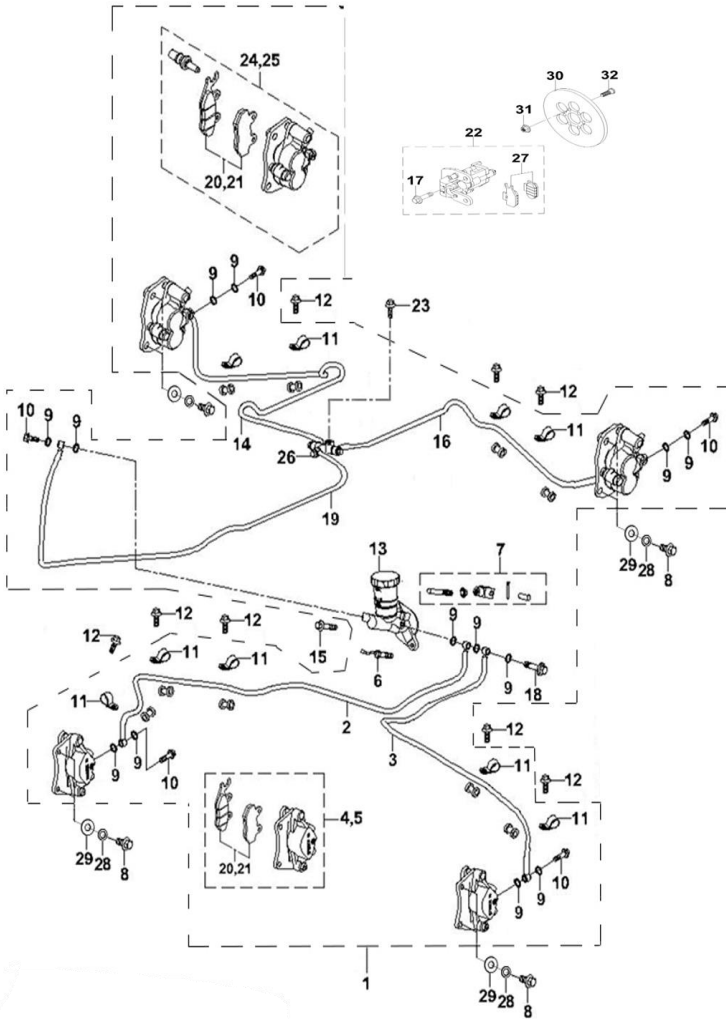

Bad Boy 550cc Frame

Brake Assembly

BB2355225		Brakes	
No	New Part Number	Description	Qty
1	P315001441000001	Brake System Assembly	1
2	P315001441400000	Brake Line-Front Right	1
3	P315001441300000	Brake Line-Front Left	1
4	P315001441200000	Disc Brake Caliper Assembly - Front Right	1
5	P315001441100000	Disc Brake Caliper Assembly - Front Left	1
6	P312001376200000	Tail Light Brake Switch	1
7	P315001441040000	Brake Rod Assembly	1
8	BGB16674M1012528	Bolt Hexagon Flange Head M10×1.25×28	8
9	P115000440020000	Hydraulic Oil Pipe Washer	13
10	P115000440010000	Hydraulic Oil Pipe Bolt I	5
11	P115000444590000	Oil Pipe Attach Clamp I	12
12	BGB16674M616	Bolt Hexagon Flange Head M6×16	12
13	P315001441800000	Main Brake Pump Assembly	1
14	P318001442500000	Brake Line- Rear Right	1
15	BGB16674M825	Bolt Hexagon Flange Head M8×25	2
16	P315001442400000	Brake Line-Rear Left	1
17	BGB16674M1012555	Hexagon Flange Bolt M10×1.25×55	2
18	P115000440130000	Banjo Bolt II	1
19	P309001442300000	Brake Line-Middle	1
20	P115000441110000	Front Left Brake Pad Assy	2
21	P115000441210000	Front Right Brake Pad Assy	2
22	P206005443200000	Parking Brake Assy	1
23	BGB16674M635	Bolt Hexagon Flange Head M6×35	1
24	P315001442200000	Disc Brake Caliper Assembly-Rear Right	1
25	P315001442100000	Disc Brake Caliper Assembly-Rear Left	1
26	P115000440080000	T-Junction	2
27	P315001443210000	Park Brake Pad Set	1
28	BGB9310	Spring Washer10	8
29	BGB97110	Washer 10	8
30	P115000444570000	Parking Disc Brake Plate	1
31	BGB6187M6	Hexagon Flange Locked Nut M6	6
32	PJ00000902250200	Socket Hexagon Screw M6×28	6