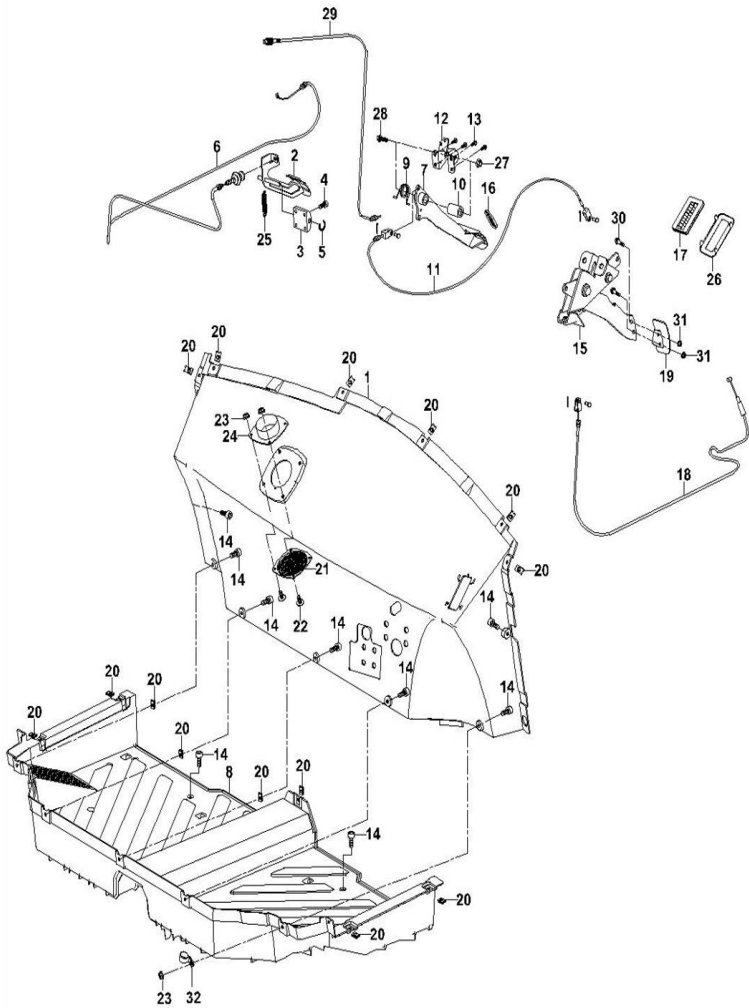

Bad Boy 550cc Frame

Floorpan & Pedals

BB2355216		Frame	
No	New Part Number	Description	Qty
1	P309001824010000	Front Fender	1
2	P312001610600000	Accelerator Pedal	1
3	P112000610700000	Mounting Plate,Accelerator Pedal	1
4	BGB701M620	Hexagon Socket Cap Screw M6x20	4
5	BGB8965	Split Washer Φ5	1
6	PJ000006103A0701	Accelerator Cable H	1
7	P3090014311A0000	Brake Pedal	1
8	P309001824210000	Footrest	1
9	PJ00000933000900	Torsional Spring J	1
10	PJ00000929002700	Cylindrical Lining Φ10.2×Φ15×35.5	1
11	PJ000004325A0001	Parking Deblocking Cable A	1
12	P315001515080000	Brake Pedal Mounting Seat	1
13	BGB16674M825	Hexagon Flange Bolt M8x25	4
14	PJ00000902250100	Socket Hexagon Screw M6x16	2
15	P309001433100002	Footrest Park Assy	1
16	PJ00000932150500	Dust-Proof Pad F, Brake Pedal	1
17	PJ00000932000300	Park Dust-Proof Pad D	1
18	PJ000004323A0101	Park Brake Cable B	1
19	P309001433200000	Park Footrest	1
20	PJ00000903500300	Nut Holder M6x2	23
21	P311001824140000	Primary Air Filter Net	1
22	PJ00000905200500	Cross Large Plate Head Screw M6x16	4
23	BGB6177M6	Hexagon Flange Nut M6	2
24	P312001824220000	End Cover,Intake Tube Of Air Box	1
25	PJ00000963000200	Torsional Spring B	1
26	P309001515280100	Parking Decorative Cover	1
27	BGB6187M10125	Hexagon Flange Locked Nut M10x1.25	1
28	BGB16674M1012555	Hexagon Flange Bolt M10x1.25x55	1
29	PJ000006105A0500	Spacing Cable J,Reverse F	1
30	BGB16674M616	Hexagon Flange Bolt M6x16	2
31	BGB6177M6	Hexagon Flange Nut M6	2
32	P115000444590000	Clip I ,Oil Pipe	7