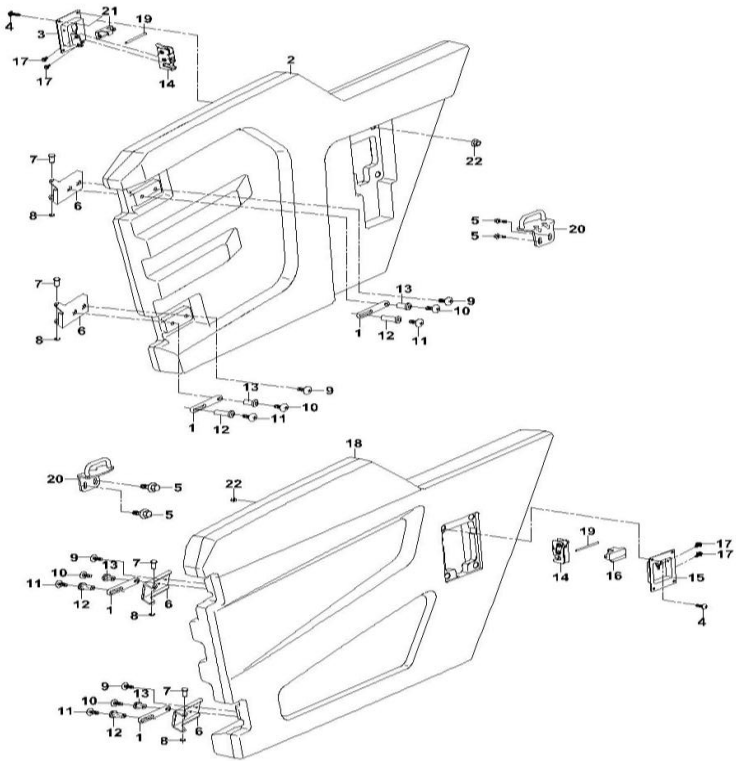

Bad Boy 550cc Frame

Clutch Cover & Ducting

		BB2355229	Drivetrain	
No	New Part Number	Description	Qty	
1	P316001172160000	Clutch outlet	1	
2	PJ00000907301100	Screw Locking Hoop L	1	
3	P318001172210000	Connecting Bush I ,Clutch Air-Inlet Pipe	1	
4	PJ00000907301300	Screw Locking Hoop N	6	
5	P309001172200000	Clutch Intake Pipe li	1	
6	P312001172210000	Adapter Sleeve I, Secondary Intake Pipe	1	
7	P309001172190000	Clutch Intake Pipe I	1	
8	P309001515390000	Mounting Plate,Clutch Intake Pipe	1	
9	BGB16674M616	Hexagon Flange Bolt M6x16	2	
10	P309001172220001	Connecting Bush li,Clutch Air-Inlet Pipe	1	

Bad Boy 550cc Frame

Door Assembly

BB2355230		Body	
No	New Part Number	Description	Qty
1	PJ00000932550000	Rubber Drawstring	4
2	P309001845200000	Right Door	1
3	P301001845400000	Lock Bracket (R),Vehicle Door	1
4	PJ00000905200100	Cross Large Plate Head Screw M5x16	8
5	BGB16674M620	Hexagon Flange Bolt M6x20	4
6	P309001845800000	Door Hinge	4
7	PJ00000929710400	Step Slotted Pin Φ 10x43	4
8	BGB8968	Washer 8	4
9	PJ00000905200500	Cross Large Plate Head Screw M6x16	4
10	PJ00000905200600	Cross Large Plate Head Screw M6x20	4
11	PJ00000905200800	Cross Large Plate Head Screw M6x30	4
12	PJ00000929301900	Turnup Liner Φ 6.5x Φ 9x17	4
13	PJ00000929301500	Turnup Liner Φ 6.5x Φ 9x6.5	4
14	P301001845900000	Door Locker	2
15	P301001845300000	Lock Bracket (L),Vehicle Door	1
16	P301001845500000	Lock Catch (L),Vehicle Door	1
17	BGB16674M616	Hexagon Flange Bolt M6x16	4
18	P309001845100000	Left Door	1
19	P301001845700000	Lock Pin,Vehicle Door	2
20	P309001515850000	Door Locker Hook	2
21	P301001845600000	Lock Catch (R),Vehicle Door	1
22	BGB61771M5	Hexagon Flange Nut M5	8