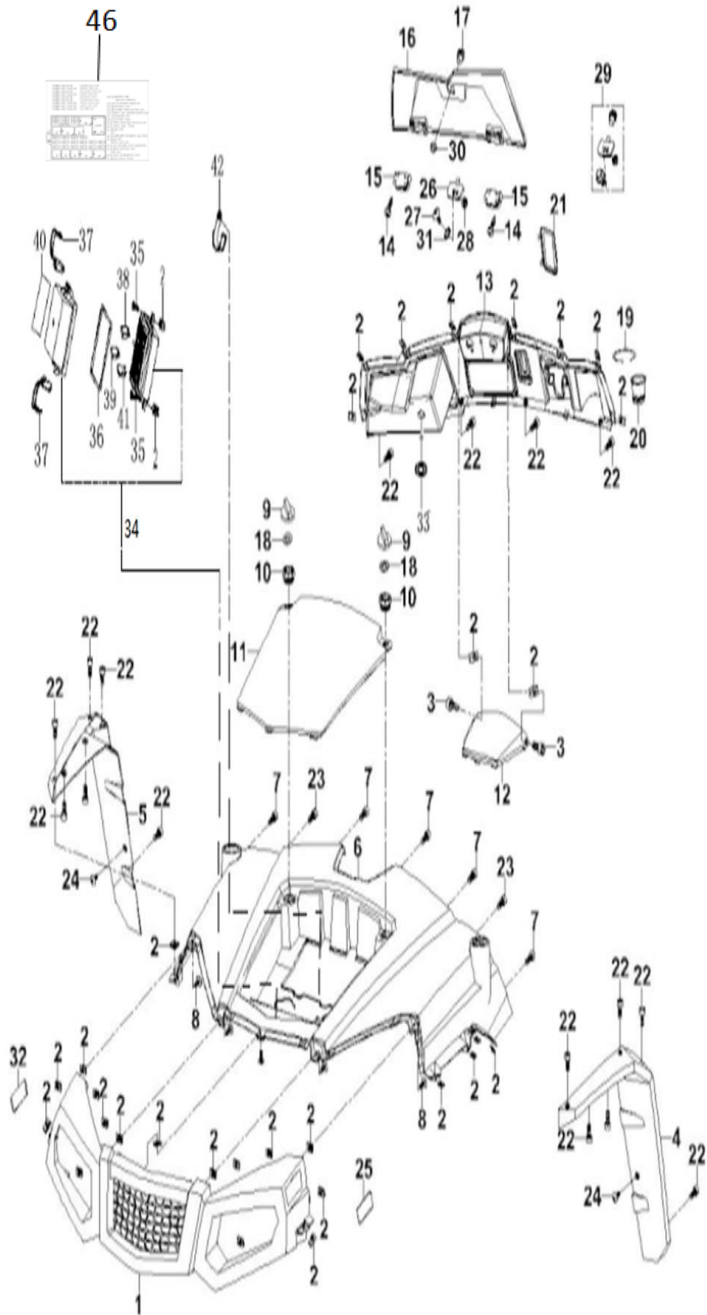

Bad Boy 550cc Frame

Front Hood & Dashboard

		BB2355204	Frame	
No	New Part Number	Description	Qty	
1	P309001822010000	Mounting Plate, Headlight	1	
2	PJ00000903500300	Nut Holder M6x2	33	
3	PJ00000902250000	Socket Hexagon Screw M6x12	4	
4	P309001822070000	Left Fender, Front Cover I	1	
5	P309001822100000	Right Fender, Front Cover I	1	
6	P30900182208000143	Front Panel: 3356 Orange	1	
6	P3090018220800019D	Front Panel: HTC Camo	1	
7	PJ00000902250100	Socket Hexagon Screw M6x16	6	
8	PJ00000905200500	Cross Large Plate Head Screw M6x16	5	
9	P311001822110000	Knob Switch	2	
10	PJ00000933500000	Rubber Sleeve,Knob Switch	2	
11	P30900182209000043	Front panel cover plate: 3356 Orange	1	
11	P3090018220900009D	Front panel cover plate: HTC Camo	1	
12	P309001823080000	Dash Cover	1	
13	P309001823010001	Dash Board	1	
14	BGB845ST3910	Cross Recessed Pan Head Tapping Screw St3.9x10	4	
15	P1150008230A0000	Plastic Hinges ,Sundry Box	2	
16	P309001823030000	Sundry Box Cover	1	
17	P115000895110000	Lock Catch , Sundry Box	1	
18	PJ00000906050700	Plain Washer $\Phi 15 \times \Phi 22 \times 1.5$	2	
19	PJ00000964000000	Clip, Cup Sink	1	
20	P117000823090000	Boot, Cup Sink	1	
21	P309001515010100	Gearshift Cap	1	
22	PJ00000902250100	Socket Hexagon Screw M6x16	6	
23	PJ00000902250400	Socket Hexagon Screw M6x20	2	
24	PJ00000905200400	Cross Large Plate Head Screw M6x12	2	
25	P309001093110000	Left-Front Reflector Plate	1	
26	P115000895130000	Glove Compartment Locking Plate	1	
27	PJ00000905200100	Cross Large Plate Head Screw M5x16	2	
28	BGB61771M5	Hexagon Flange Nut M5	2	
29	P115000895100000	Glove Compartment Locker	1	
30	P115000895120000	Glove Compartment Nut	1	
31	BGB9615	Plain Washer 5	2	
32	P309001093120000	Right-Front Reflector Plate	1	
33	PJ00000931250500	Cylindrical Cushion Pad$\phi 10 \times 2.5$	1	
34	PJ00000383200010	Fuse Box semi-finished product (Cover and seat only)	1	
35	BGB16674M620	Bolt hexagon flange head M6x20	2	
36	P318001173130000	Seal Gasket I	1	
37	P315001172050000	Climp assembly	2	
38	P318001346200000	Flash apparatus	1	
39	P318001377250000	Supplementary Relay	2	
40	PJ00000383210010	Safety Box Lable	1	
41	P318001377200000	Cutout Relay	3	
42	P309001190150000	Wire Hook	1	
46	PJ00000383210022	Fuse Box Information sheet	1