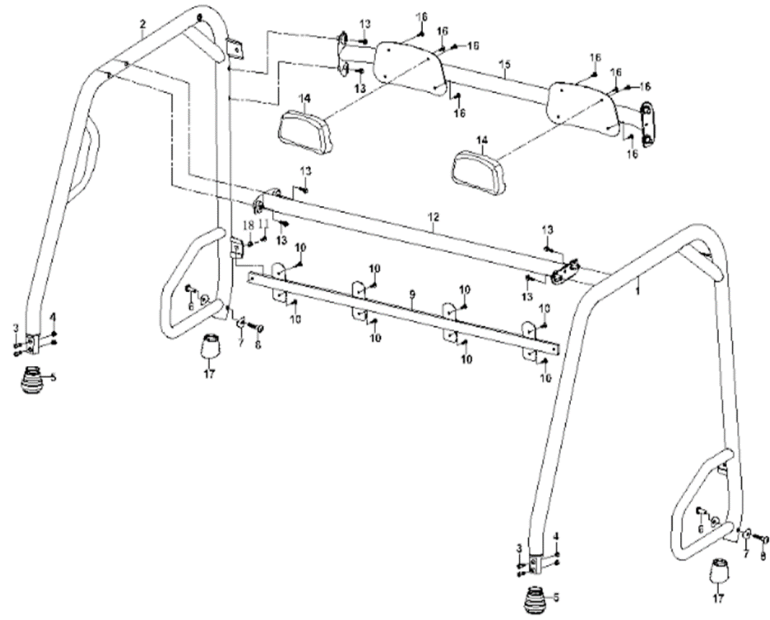

Bad Boy 550cc Frame

Bumper & Winch

BB2355221		Chassis	
No	New Part Number	Description	Qty
1	P115000899050001	Hand Tape	1
2	BGB16674M1012520	Hexagon Flange Bolt M10x1.25x20	2
3	P115000899020100	Hawse Fairlead	1
4	BGB701M825	Allen Hex Socket Bolt M8x25	2
5	BGB61871M8	Locking Nut M8	2
6	HA010122250204	Turn Signal Mounting Plate (Left)	1
7	BGB61822016M6	Hex Lock Nut M6 (Non-Metallic Insert)	8
8	HA010122250104	Turn Signal Mounting Plate (Right)	1
9	P310002377410000	Wireless Winch Controller	1
10	HA120122240104	Bad Boy Bumper	1
11	P310002899110101	Winch (3500B nylon rope)	1
12	BGB16674M820	Hexagon Flange Bolt M8x20	1
13	P115000899040001	Cable Stop	1
14	P115000899090000	Fixing Pin 9.5x40	1
15	P115000899010000	Hook	1
16	BGB91230BA	Split Pin 2x30	1
17	P310002899110100	Replacement Nylon Rope (3500lb)	1
18	BGB7022015M616	Hexagon Socket Dome Head Screw M6x16	8

Bad Boy 550cc Frame

Roll Cage

BB2355222

Chassis

No	New Part Number	Description	Qty
1	P309001517100001	Roof Rod I	1
2	P309001517200001	Roof Rod II	1
3	PJ00000902060000	Hexagonal spherical bolt M10	4
4	BGB6187M10125	Hexagon Flange Locked Nut M10x1.25	4
5	PJ00000932200200	Joint Sheath C,Roof Rod	2
6	PJ00000929750000	Hexagon Nut M8x25	2
7	P115000515860000	Curve Pad	4
8	PJ00000902050000	Inner Hexagon Cone Step Bolt M8	2
9	P309001517500000	Roof Rod V	1
10	PJ00000905200600	Cross Large Plate Head Screw M6x20	8
11	BGB16674M616	Bolt hexagon flange head M6x16	2
12	P309001517300001	Roof Rod Iii	1
13	BGB16674M1012516	Hexagon Flange Bolt M10x1.25x16	8
14	P117000713100000	Head Rest	2
15	P309001517400000	Roof Rod Iv	1
16	PJ00000905200600	Cross Large Plate Head Screw M6x20	8
17	PJ00000932200500	Joint Sheath F,Roof Rod	2
18	BGB9616	Plain Washer 6	2