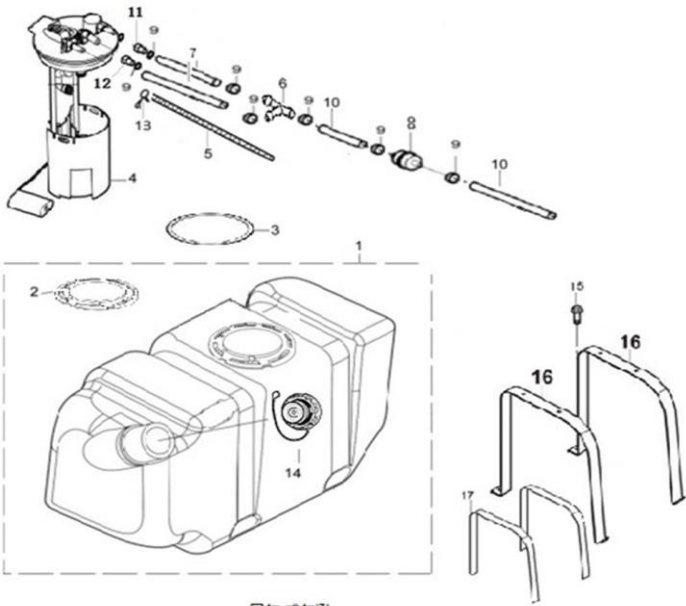

Bad Boy 550cc Frame

Fuel Tank Assembly EPA

尼尔·威尔逊

BB2355211

Frame

No	New Part Number	Description	Qty
1	P115H00811002000	Fuel tank assembly	1
2	P301001811520000	Fuel pump chuck	1
3	PJ00000933800400	Fuel pump gasket E	1
4	P309001395000000	Fuel Pump	1
5	P115K00166010000	Breather Pipe Tank $\Phi 7 \times \Phi 11 \times 700$	1
6	P116000165230000	Tee Joint, Fuel Tube	1
7	P110000165110000	Injection Line I	2
8	P116000165350000	Fuel Filter	1
9	PJ00000907200000	Clamp A	8
10	P309001165120000	Injection Line II	2
11	P116000165210000	Fuel Out Connector	1
12	P116000165220000	Fuel Inlet Connector	1
13	PJ00000907100300	Elastic Hoop D	1
14	P315001811400000	fuel tank cap	1
15	BGB16674M830	Hexagon Flange Bolt M8x30	4
16	P115000515820000	Pressing Plate i ,Fuel Tank	2
17	P115000811540000	Carboded Rubber	4