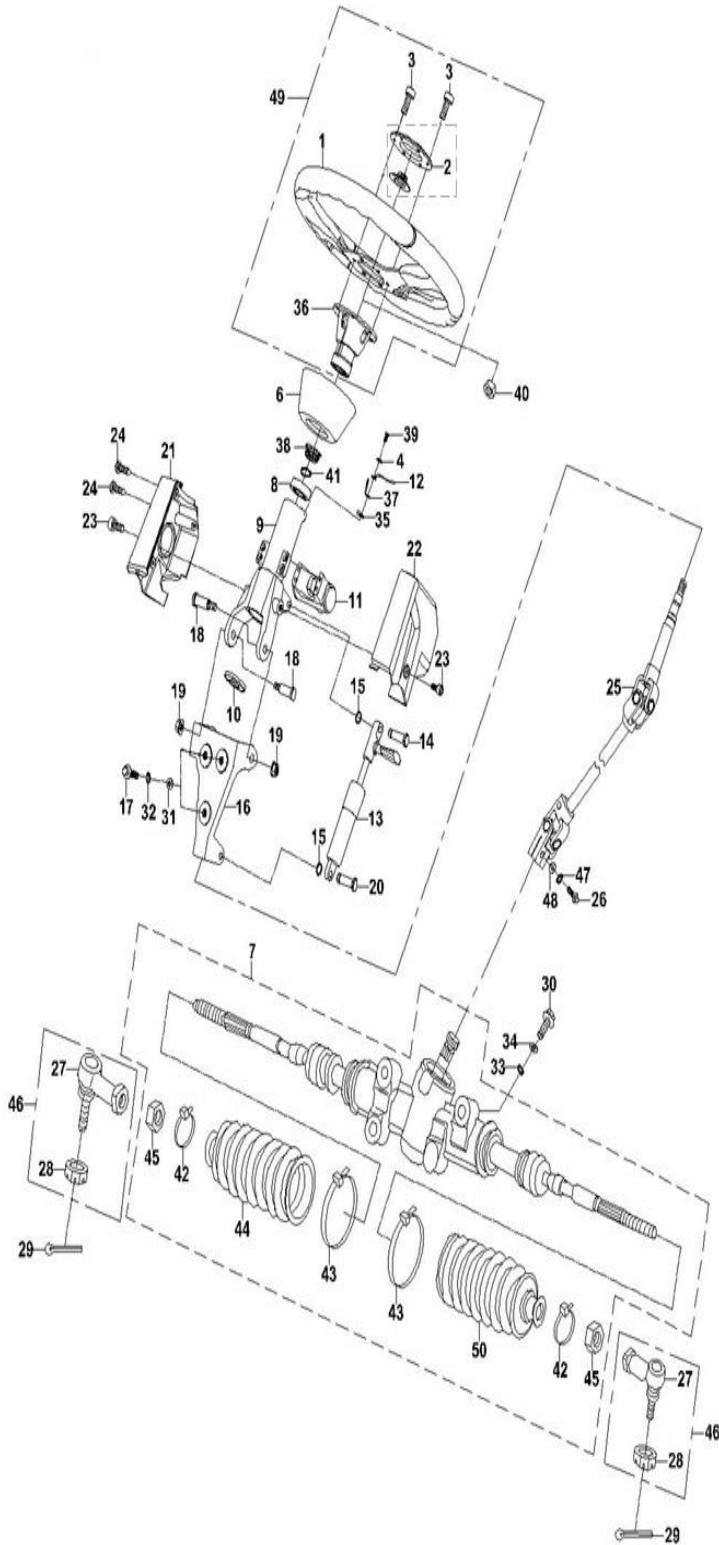

Bad Boy 550cc Frame

Steering Assembly

BB2355212		Frame	
No	New Part Number	Description	Qty
1	P311001611100000	Steering Wheel Assy	1
2	P311001346140000	Fixed Cap, Steering Wheel	1
3	70152	Socket Hexagon Screw M5x20	6
4	P311001346110000	Insulation Plate, Horn I	1
6	P311001823050000	Lower Cover I	1
7	P315001641000000	Steering Gear Assy	1
8	BGB27660032RS	Deep Groove Ball Bearing 6003-2RS	1
9	P311001612200000	Direction Driveshaft Assy	1
10	BGB2766805	Deep Groove Ball Bearing 6805	1
11	P315001372000000	Ignition Switch Assy	1
12	P311001346130000	Earth Conductor, Horn	1
13	P309001612300102	Hydraumatic Spring Assy	1
14	PJ00000929710100	Pin $\Phi 8 \times 34$	1
15	BGB8965	Washer 5	2
16	P311001612100000	Steering Column	1
17	BGB16674M1012516	Hexagon Flange Bolt M10x1.25x16	3
18	PJ000009021600000	Step Bolt M6x$\Phi 10 \times 2.5 \times 30.5$	2
19	BGB6187M6	Hexagon Flange Locked Nut M6	2
20	PJ00000929710200	Pin $\Phi 8 \times 45$	1
21	P312001823070000	Lower Cover III ,Ignition Switch	1
22	P312001823060000	Steering Column Cover II	1
23	PJ000009022500000	Socket Hexagon Screw M6x12	2
24	BGB845ST3913	Cross Recessed Pan Head Tapping Screw S13.9x13	3
25	P309001621300000	Direction Driveshaft Assy	1
26	BGB16674M830	Hexagon Flange Bolt M8x30	1
27	P311001642100000	Steering Gear Ball Joint	2
28	BGB9459M1415	Hexagon Thin Slotted Nut M14x1.5	2
29	BGB91230	Pin 2x30	2
30	BGB16674M1012535	Hexagon Flange Bolt M10x1.25x35	4
31	PJ00000906000700	Gasket 10x32x5	3
32	BGB9310	Spring Washer $\Phi 10$	3
33	BGB97110	Plain Washer $\Phi 10$	2
34	BGB9310	Spring Washer $\Phi 10$	2
35	P311001346120000	Insulation Plate, Horn li	1
36	P311001611300000	Connecting Cap, Steering Wheel	1
37	P311001346150000	Connecting Plate, Horn	1
38	P311001346170000	Spring, Horn	1
39	NA	Not Available	
40	BGB6187M12125	Hexagon Flange Lock Nut M12x1.25	1
41	BGB8941017	Circlip D0=17	1
42	PJ00000907100700	Elastic Hoop H	2
43	P115000641060000	Clamp	2
44	P313001641030000	Rubber Boot I	1
45	BGB6170M14125C	Hexagon Nut M14x1.25	2
46	P311001642000000	Steering Gear Ball Joint	2
47	BGB938	Spring Washer8	1
48	BGB9718	Plain Washer 8	1
49	P311001611000000	Steering Wheel Assy	1
50	P313001641040000	Dust-Proof Cover II	1