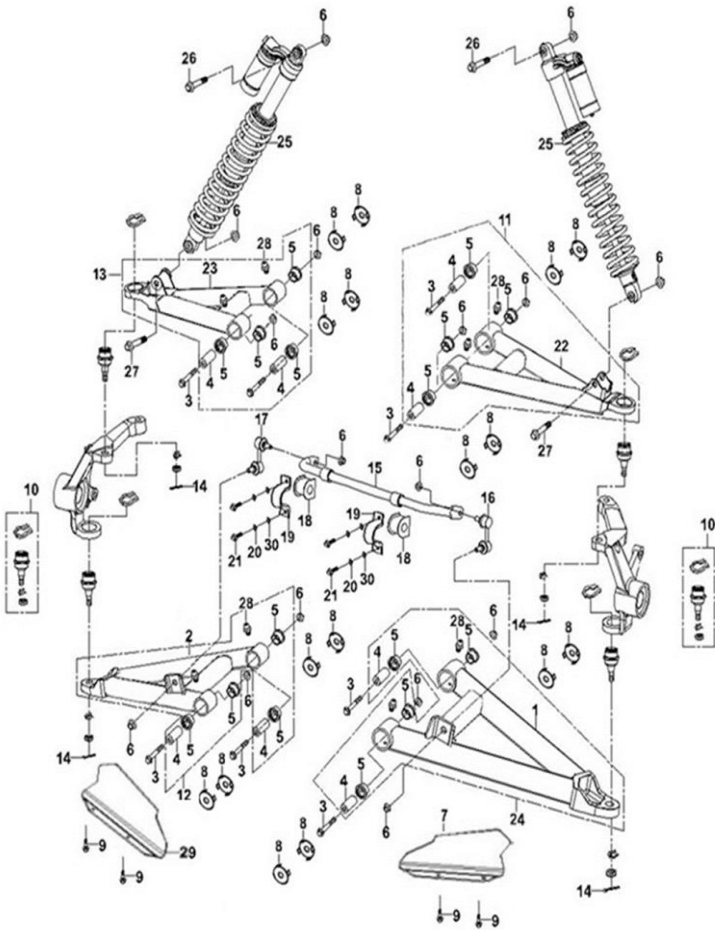

Bad Boy 550cc Frame

Front Suspension

BB2355210		Suspension	
No	New Part Number	Description	Qty
1	P3091015235A0001	Arm Welding Kit(Front Left Lower)	1
2	P3091015245A0001	Arm Welding Kit(Front Right Lower)	1
3	BGB16674M1012580	Bolt Hexagon Flange Head M10x1.25-80	8
4	PJ00000929009400	Bush 10.3x23x49.4	8
5	PJ00000925000201	Bush $\phi 22 \times \phi 28$	16
6	BGB61832M10125	Nut Lock M10x1.25	16
7	P315001515640100	Shield Cv Basic I (Black)	1
8	P115000521170000	Bushing Cap I	16
9	BGB16674M616	Cross Large Plate Head Screw M6x16	8
10	PJ000005250A0402	Ball Joint I,Steering Knuckle	4
11	P315001523000000	Arm Assembly(Front Left Upper)	1
12	P309101524500001	Arm Assembly(Front Right Lower)	1
13	P315001524000000	Arm Assembly(Front Right Upper)	1
14	BGB912530	Pin Cotter 2.5x30	4
15	P3090015274A0000	Anti-Roll Bar, Front Suspension	1
16	P115000557450000	Right Ball Joint,Balancing Lever	1
17	P115000557440000	Left Ball Joint,Balancing Lever	1
18	PJ00000931400100	Bush $\Phi 20 \times 45$	2
19	P115000515900000	Mounting Cap,Cushion Rubber	2
20	BGB9310	Spring Washer10	4
21	PJ00000903480601	Bolt Hexagon Flange Head M8x25	4
22	P3150015230A0000	Arm Welding Kit(Front Left Upper)	1
23	P3150015240A0000	Arm Welding Kit(Front Right Upper)	1
24	P309101523500000	Arm Assembly(Front Left Lower)	1
25	PJ00000521000100	White Front Shock Absorber Q	2
25	PJ0000052100010040	Orange Front Shock Absorber Q	2
26	BGB16674M1012555	Bolt Hexagon Flange Head M10x1.25-55	2
27	BGB16674M1012555	Bolt Hexagon Flange Head M10x1.25-80	2
28	P115000521080000	Swing Arm Nozzle	8
29	P315001519460100	Shield Cv III (Black)	1
30	BGB97110	Washer 10	4