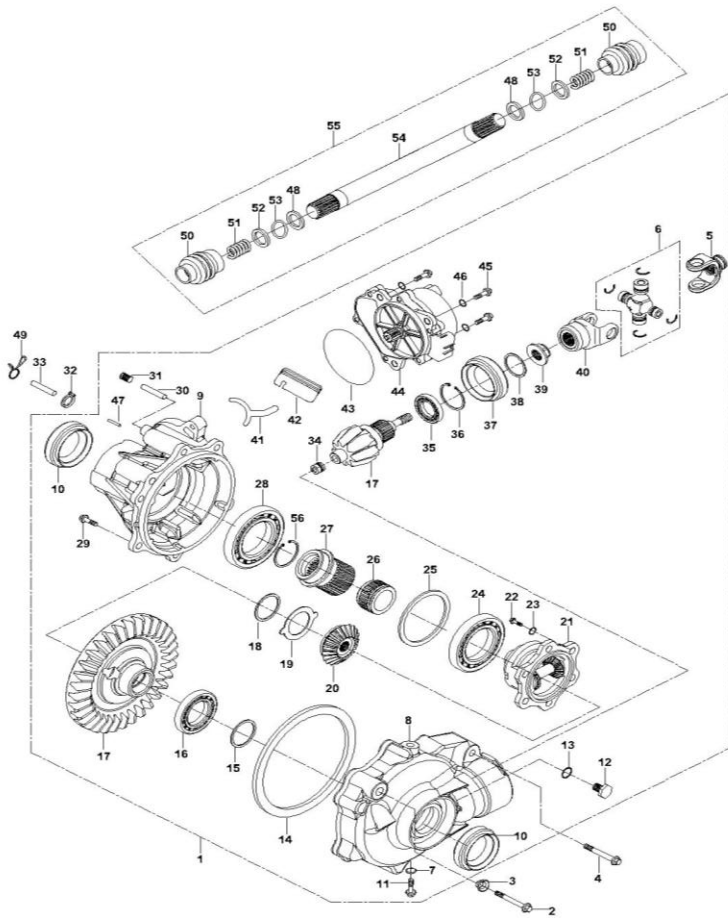

Bad Boy 550cc Frame

Front Gearcase

No	New Part Number	Description	Qty
1	P115000271000000	Front Differential Assy	1
2	BGB16674M1012514 2	Hexagon Flange Bolt M10x1.25x142	1
3	BGB6187M10125	Hexagon Flange Locked Nut M10x1.25	1
4	BGB16674M1012530	Hexagon Flange Bolt M10x1.25x30	2
5	PJ00000254000200	Connection Fork C	1
6	PJ00000255000100	Universal Jointφ22	1
7	P115000272630000	Oil Drain Plug O-Ring Φ1.5×Φ9	1
8	P115000271040000	Front Axle Gear Box	1
9	P115000271030000	Front Axle Gear Box Cover	1
10	P115000911220000	Front Diff. Output Shaft Oil Sealφ24×Φ38×8	2
11	BGB16674M1012516	Hexagon Flange Bolt M10x1.25x16	1
12	P115000271520000	Screwm M14x1.5x10	1
13	BJB665912515	O-Ring Gasket Φ12.5×Φ1.5	1
14	BGB34521140265	O-Ring Φ140×Φ2.65	1
15	PJ000002730000000	Adjustment Gasket I φ50×Φ61.5	1
16	GBG27619946007	Deep Groove Ball Bearing 6007	1
17	P115000271510000	Drive&Driven Gears Assy, Front Axle	1
18	PJ00000273000600	Adjustment Gasket Φ40×Φ57×0.1	1
19	P115000271080000	Anti-Rotation Gasket	1
20	P115000271110000	Bevel Gear, Front Axle	1
21	P115000271120000	Transfer Gear	1
22	BGB5783M1012516	Hexagon Bolt M10x1.25x16	6
23	BGB97110	Plain Washer Φ10	6
24	BGB27661912	Deep Groove Ball Bearing 61912	1
25	PJ00000273000300	Adjustment Gasket Φ71×Φ83×0.1	1
26	P107000271140000	Sliding Sleeve	1
27	P115000271150000	Divide Device Connection	1
28	BGB27616007	Deep Groove Ball Bearing Φ35×Φ62×9	1
29	BGB16674M825	Hexagon Flange Bolt M8x25	6