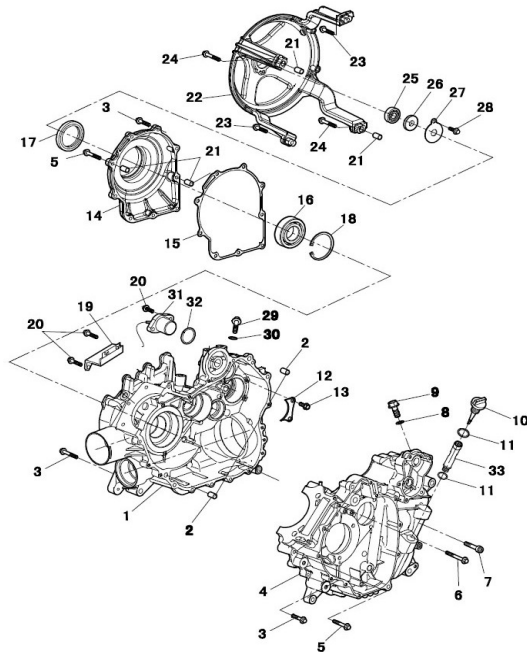

Crankcase		SC2175E08	Engine		
No	Old Part No	New Part No	Description	QTY	
1		P0070001110A0000	Right Crankcase	1	
		P0070001110A0003	Right Crankcase	1	
2	9080400700000	PJ000009080205000	Dowel Pin 9*12*16	2	
3	9310706030060	BGB5787M630	Bolts Hexagon Flange M6*30	19	
4		P0070001120A0001	Left Crankcase	1	
		P0070001120A0002	Left Crankcase	1	
5	9310706040060	BGB5787M640	Bolts Hexagon Flange M6*40	4	
6	9310706085060	BGB5787M685	Bolts Hexagon Flange M6*85	1	
7	9343208040060	BGB70M840	Hexagon Socket Head Cap Screw M8*40	3	
8	9062200400000	PJ000009060107000	Aluminum Washer 14*20*1.5	0	
9	9300400200000	PJ000009040504000	Plug M14*1.5*16	0	
10	158100070001	P007000158500100	Left Crankcase Plug	1	
11	9120700100000	PJ000009120124000	O-Ring 18*3.5	2	
12	9310300400000	P004000110130000	Main Bearing Plate	1	
13	9310706016060	BGB5787M616	Bolts Hexagon Flange M6*16	2	
14		P004000113210100	Crankcase Wet Clutch Cover	1	
15		P004000113220100	Gasket	1	
16	9371601000000	BGB27616010	Bearing 16010	1	
17	9110200400000	PJ000009110122000	Oil Seal 35*65*9	1	
18	9070700300000	BGB89380	Circlip 80	1	
19	5463711500000	P004000171660100	CVT Vent-Pipe Bracket	1	
20	9314606016060	BGB907414M616	Screw and Washer M6*16	4	
21	9080301000000	PJ000009080203000	Dowel Pin 10*16	4	
22	1133000400000	P004000113310000	Clutch Shield Bracket	1	
23	9310906032060	BGB5789M632	Bolts Hexagon Flange M6*32	2	
24	9310906040060	BGB5789M640	Bolts Hexagon Flange M6*40	2	
25	9376201238000	BGB2766201 22	Bearing 620122	1	
26	9110100300000	PJ000009110112000	Oil Seal 12*32*6	1	
27	9132000300000	P004000110320000	Bracket Oil Seal Press Plate	1	
28	9310706012060	BGB5787M612	Bolts Hexagon Flange M6*12	1	
29	9310710016060	BGB5787M1012516	Bolts Hexagon Flange M10*1.25*16	1	
30	9060300200000	PJ000009060203000	Copper Washer 10*16*1	1	
31	3712001200000	P012000365500000	Gear Shift Indicator Sensor	1	
32	9120800400000	PJ000009120138000	O-Ring 29.6*2.4	1	
33	11314115S0000	P309001006300000	Oil Level Tube	1	
34		BGB5787M635	Bolts Hexagon Flange M6*35	7	
35		BGB5787M645	Bolts Hexagon Flange M6*45	2