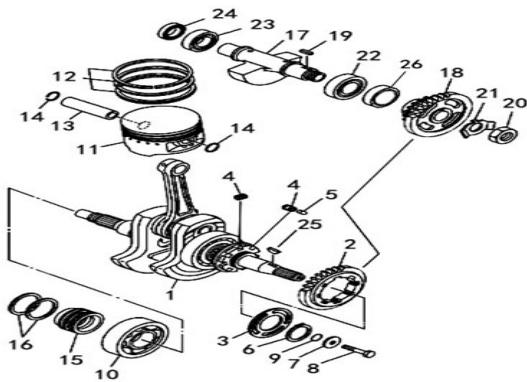

Crankshaft & Piston		SC2175E07	Engine		
No	Old Part No	New Part No	Description	QTY	
1		P016000132000100	Crankshaft Assembly	1	
2	133040040000	P004000133220000	Balance Shaft Driving Gear	1	
3	133050040000	P004000133230000	Balance Gear Spacing Plate	1	
4	133020160000	P016000133250000	Balance Gear Buffer Spring	8	
5	133030040000	P004000133260000	Balance Gear Spacer Pin	4	
6	9333835000000	BGB894135	Circlip D35	1	
7	906080020000	PJ000009060080000	Washer 10*32*5	1	
8	9310310040060	BGB5787M1012540129	Bolts Hexagon Flange M10*1.25*40	1	
9	912070070000	PJ000009120120000	O-Ring 16*3	1	
10	9370630700000	BGB2766307	Bearing 6307	1	
11	131010070000	P007000131010000	Piston	1	
12	131200070000	P0070001311A0000	Piston Ring Set	1	
13	131110070000	P007000131020000	Pin Piston	1	
14	913010070000	P007000131070000	Piston Pin Clip	2	
15	134010040000	P004000110230000	Sealing Ring Bushing	1	
16	134020030000	P003000110240000	Sealing Ring	2	
17	133000160000	P0160001331A0000	Balance Shaft	1	
18	133200160000	P0160001332A0000	Balance Driven Gear Shaft	1	
19	9360001205052	BGB1096B5124	Flat key B5*12.4	1	
20	9320218000060	PJ000009040210000	Nut M18*1	1	
21	931320040000	PJ000009060304000	Tab Washer B	1	
22	9370630500000	BGB2766305	Bearing 6305	1	
23	9370630400000	BGB2766304	Bearing 6304	1	
24	911010040000	PJ000009110121000	Oil Seal 20*30*7	1	
25	132010040000	P004000130010001	Woodruff Key	1	
26	133210160000	P016000133270000	Balance Driven Gear Bushing	1